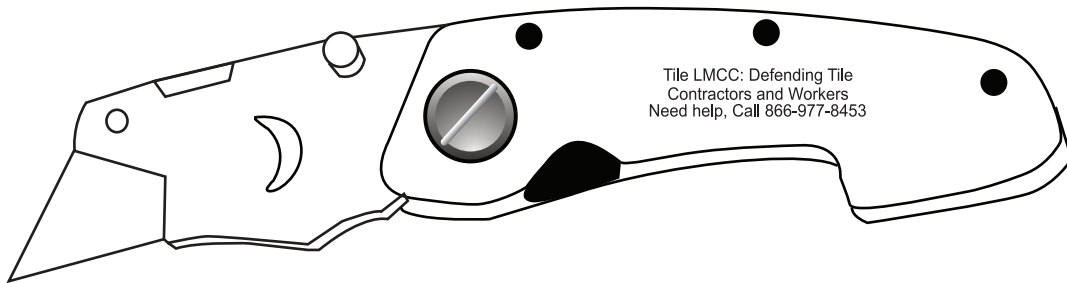

## **Foldable Utility Knife**

Order Number: 113921

Item Number: 1101-301547

Product Color: Black

Imprint Color: Laser Engraved

**Tile LMCC: Defending Tile  
Contractors and Workers  
Need help, Call 866-977-8453**