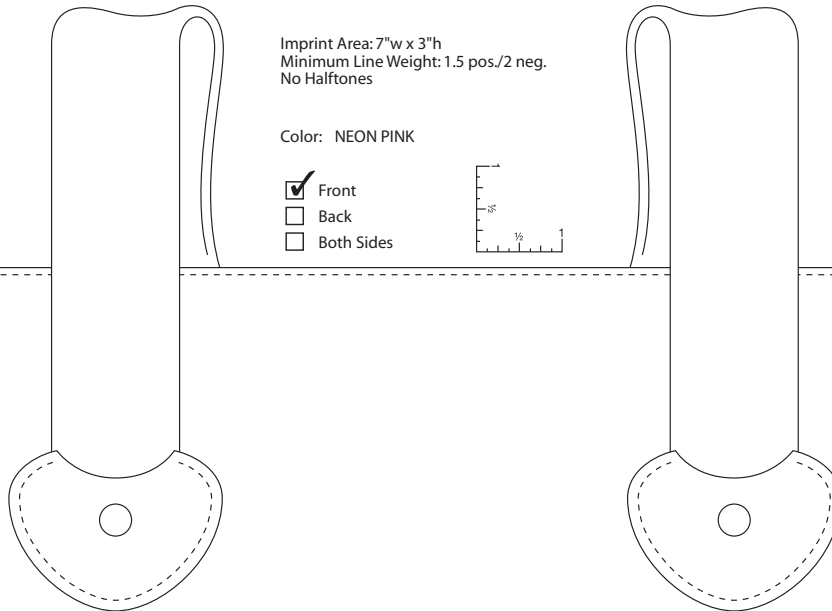

Zippered Boat Tote

Order Number: 113904

Item Number: 1135-103947

Product Color: Natural/Black

Imprint Color: Neon Pink 806

Imprint Area: 7" w x 3" h
Minimum Line Weight: 1.5 pos./2 neg.
No Halftones

Color: NEON PINK

- Front
- Back
- Both Sides

*****IMPORTANT INFORMATION*** (PLEASE READ)**

Please proof carefully for spelling errors, omissions, and layout accuracy. It is your responsibility to correct any errors. Garrett Specialties assumes no responsibility for errors after a proof has been authorized to print. Please note changes or revisions to your proof from your original instructions may cause revision in your ship date. Delays in paper proof approval also may require a change in your schedule ship dates. Occasionally, some fax machines may distort the image. Please pay close attention to numbers.