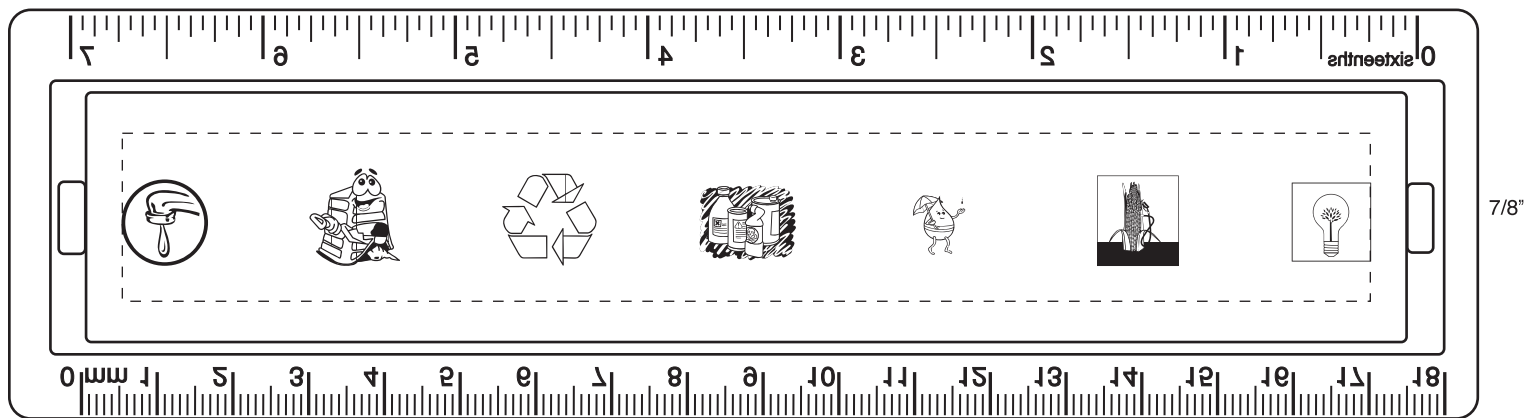

### Nature Ad Corn Plastic Quickview 7" Ruler

Order Number: 113894  
Item Number: 1215-104233  
Product Color: White  
Imprint Color: Green 347, black

### 7-In. Corn Plastic Ruler

Dotted line represents imprint area

6 1/2"

347 Green Imprint

6 1/2"

Black Imprint

**\*\*\*IMPORTANT INFORMATION\*\*\* (PLEASE READ)**

Please proof carefully for spelling errors, omissions, and layout accuracy. It is your responsibility to correct any errors. Garrett Specialties assumes no responsibility for errors after a proof has been authorized to print. Please note changes or revisions to your proof from your original instructions may cause revision in your ship date. Delays in paper proof approval also may require a change in your schedule ship dates. Occasionally, some fax machines may distort the image. Please pay close attention to numbers.