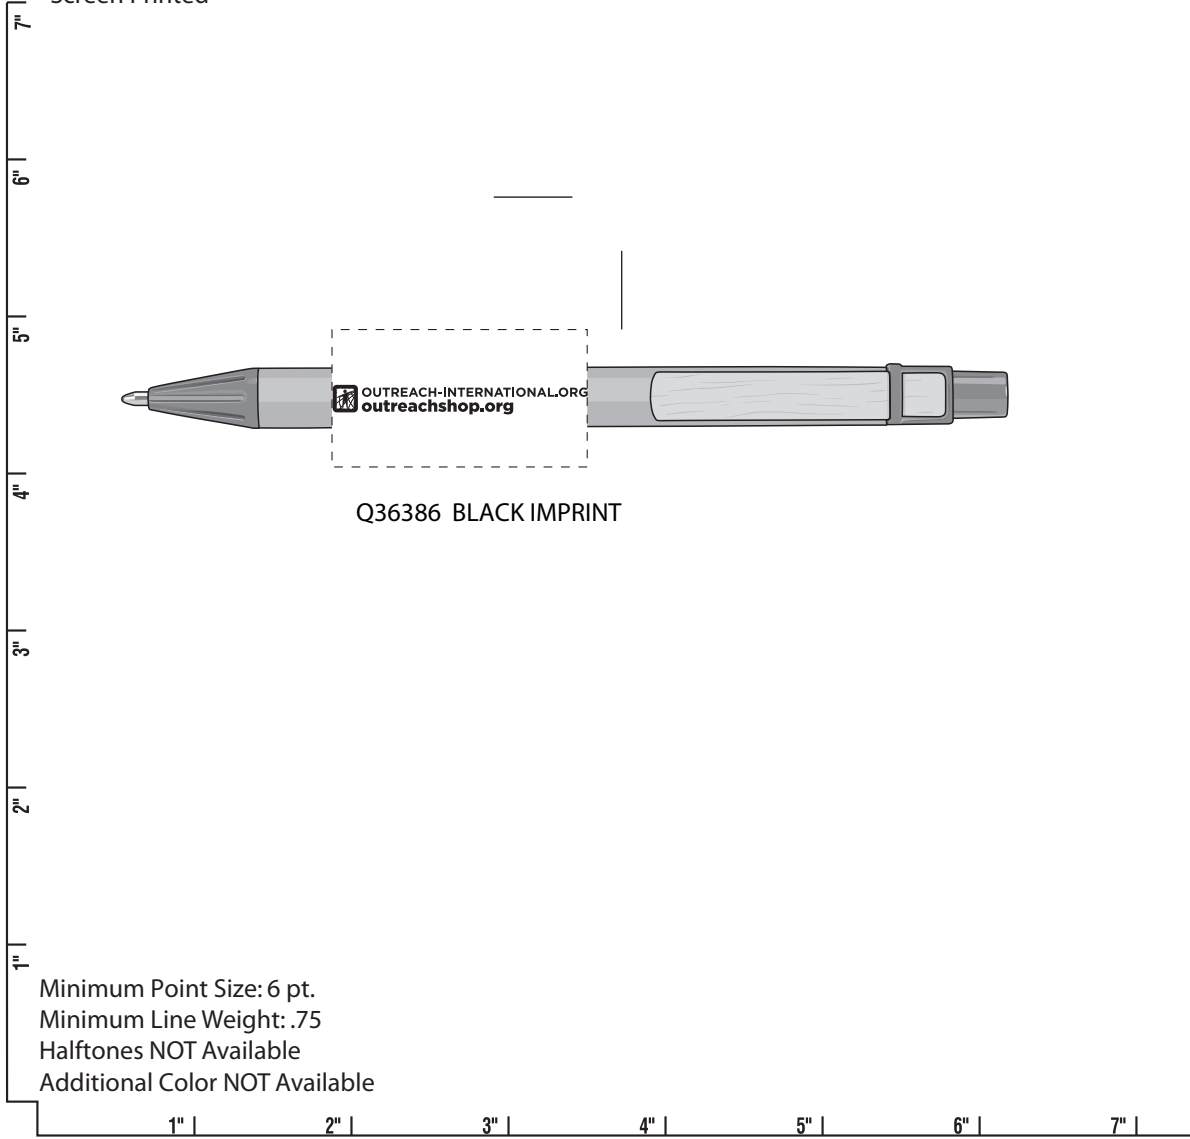

REVISED

Recycled Paper Retractable Pen

Order Number: 113879
Item Number: 1002-101458
Product Color: Black
Imprint Color: Black

Dashed line represents ad area only, does not print.
The art will print in the color/s listed on this page.

Ad Area:
barrel under clip: 1-5/8" x 7/8"
Screen Printed

IMPORTANT INFORMATION (PLEASE READ)

Please proof carefully for spelling errors, omissions, and layout accuracy. It is your responsibility to correct any errors. Garrett Specialties assumes no responsibility for errors after a proof has been authorized to print. Please note changes or revisions to your proof from your original instructions may cause revision in your ship date. Delays in paper proof approval also may require a change in your schedule ship dates. Occasionally, some fax machines may distort the image. Please pay close attention to numbers.