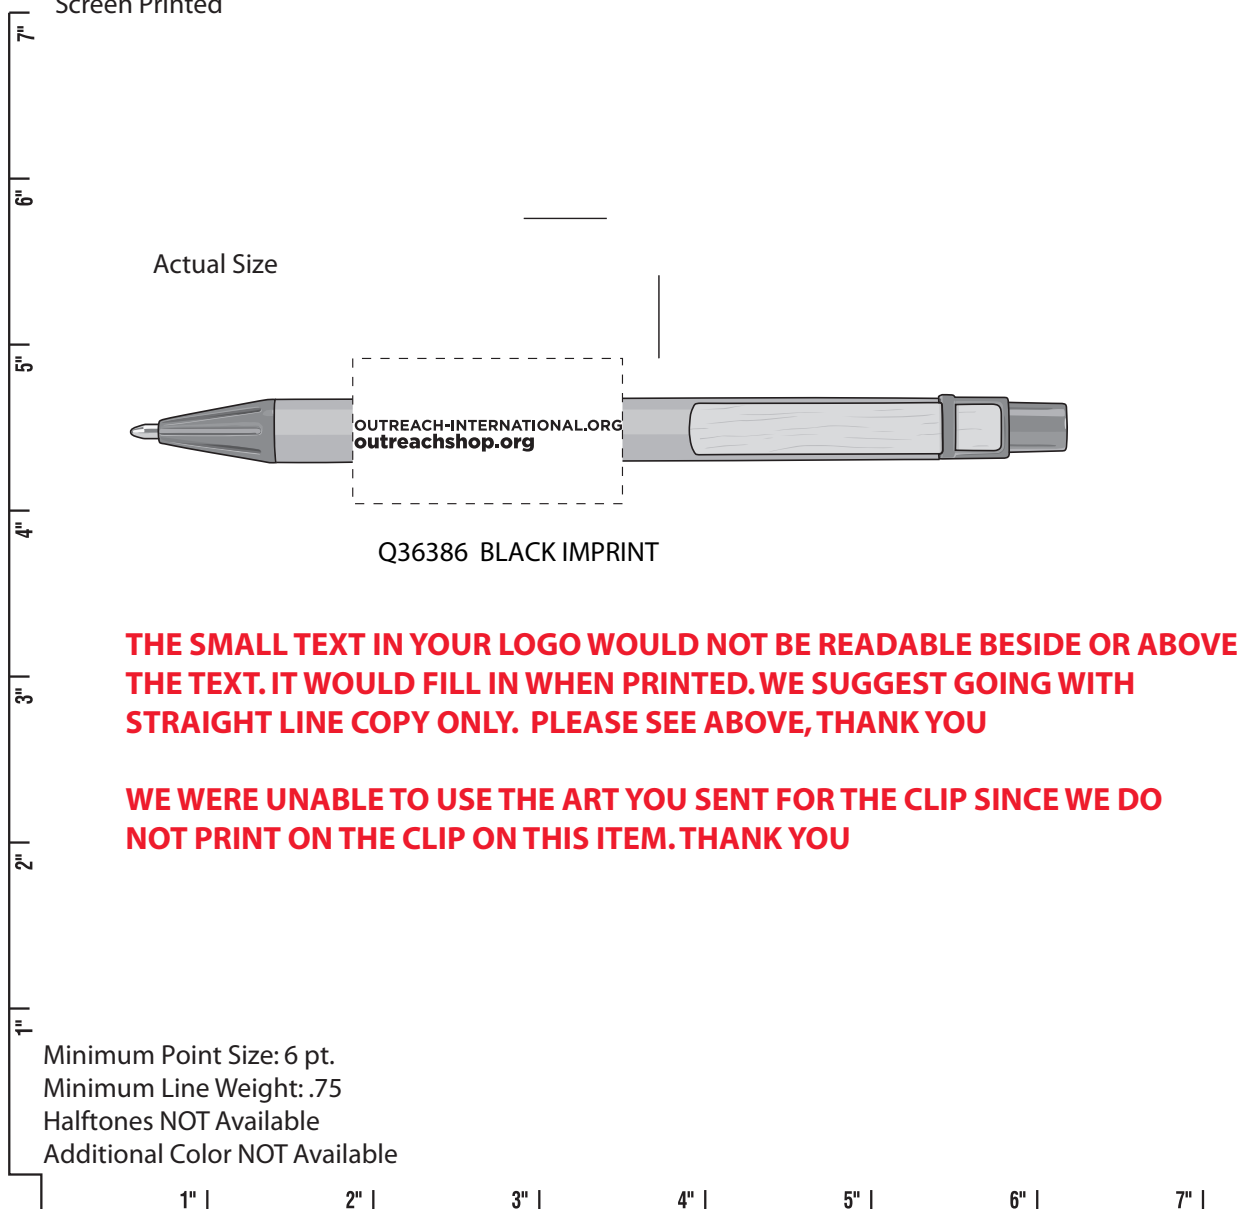

Recycled Paper Retractable Pen

Order Number: 113879
Item Number: 1002-101458
Product Color: Black
Imprint Color: Black

Dashed line represents ad area only, does not print.
The art will print in the color/s listed on this page.

Ad Area:
barrel under clip: 1-5/8" x 7/8"
Screen Printed

*****IMPORTANT INFORMATION*** (PLEASE READ)**

Please proof carefully for spelling errors, omissions, and layout accuracy. It is your responsibility to correct any errors. Garrett Specialties assumes no responsibility for errors after a proof has been authorized to print. Please note changes or revisions to your proof from your original instructions may cause revision in your ship date. Delays in paper proof approval also may require a change in your schedule ship dates. Occasionally, some fax machines may distort the image. Please pay close attention to numbers.