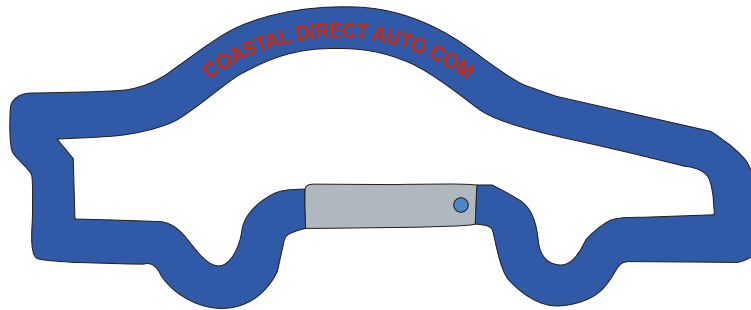

ePROOF

GARRETT SPECIALTIES
a promotional product company

2 Split Rock Drive Suite 11, Cherry Hill, NJ 08003
Telephone: 1-856 424-4818 or 1-800 320-1510

REVISED

Car Shaped Carabiner

Order Number: 113869

Item Number: 1092-300069

Product Color: Royal

Imprint Color: Red

REVISED!

NOTE: we cannot do exact match to pms# 186.
Because we are printing on a royal blue carabiner, we
may need to adjust imprint color so it will show up

ACTUAL SIZE