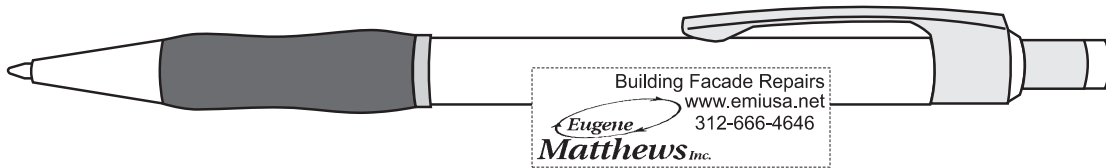

## Rio Pen

Order Number: 113793

Item Number: 1003-103057

Product Color: Blue

Imprint Color: White

Enlarged 150%