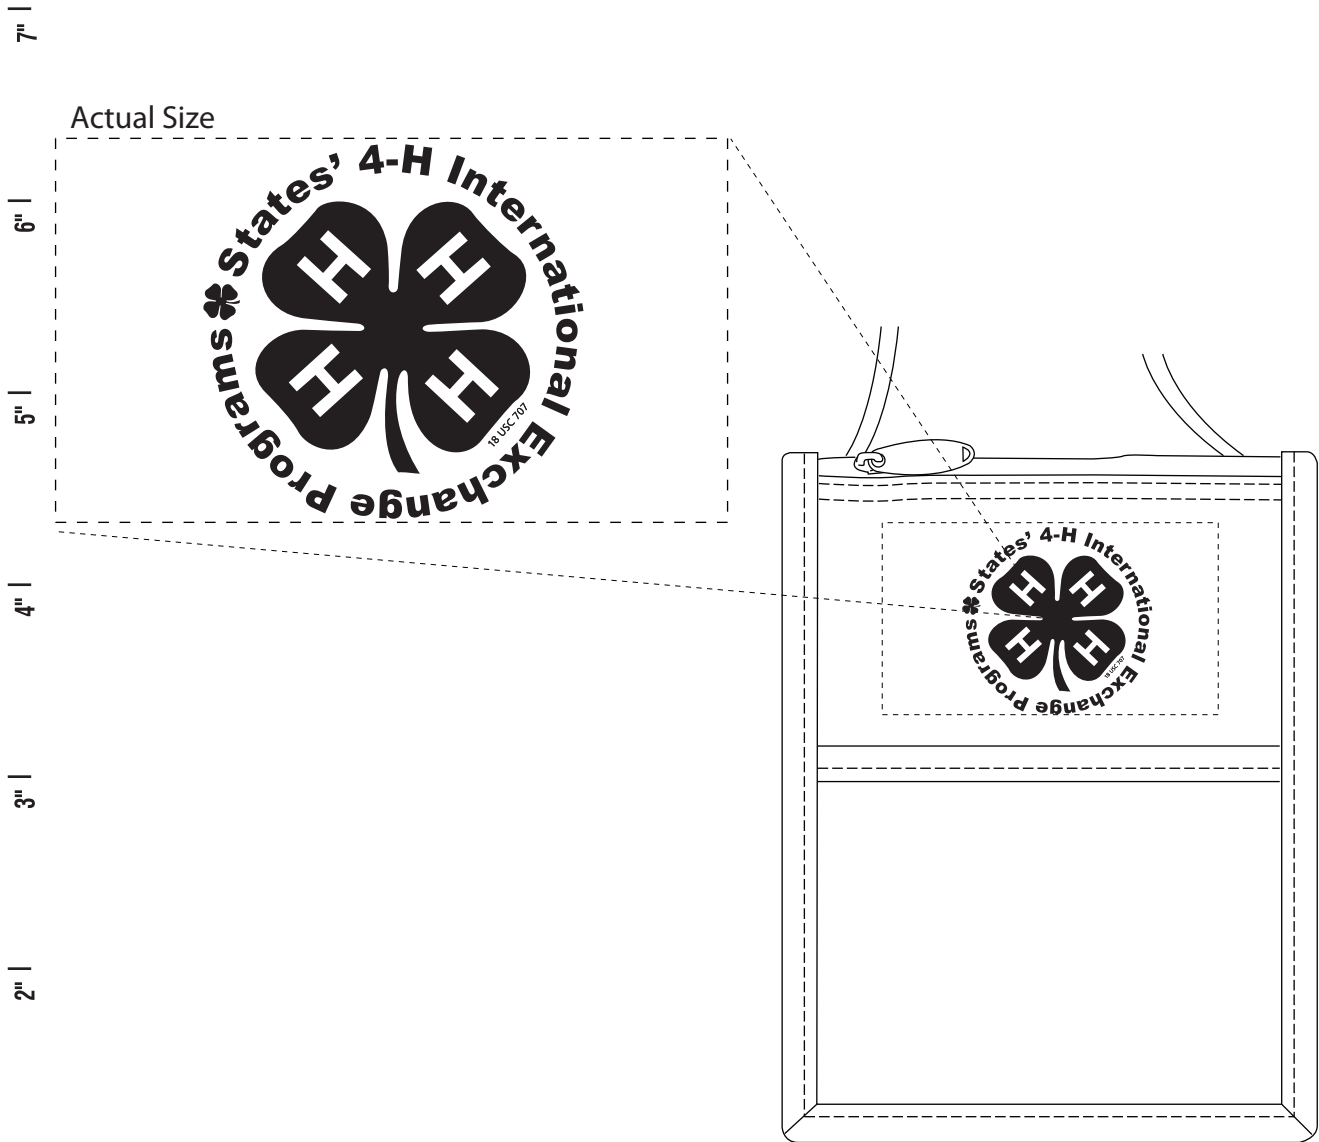

**Crystal-Line Neck Wallet**

Order Number: 113782  
Item Number: 1005-107813  
Product Color: Black  
Imprint Color: Green 348

**\*\*\*IMPORTANT INFORMATION\*\*\* (PLEASE READ)**

Please proof carefully for spelling errors, omissions, and layout accuracy. It is your responsibility to correct any errors. Garrett Specialties assumes no responsibility for errors after a proof has been authorized to print. Please note changes or revisions to your proof from your original instructions may cause revision in your ship date. Delays in paper proof approval also may require a change in your schedule ship dates. Occasionally, some fax machines may distort the image. Please pay close attention to numbers.

It is imperative that you view your e-proof and submit your approval and/or changes promptly to maintain your anticipated delivery date.

Please keep in mind that this virtual proof is not a printed sample of your artwork on our product. The size and placement of the artwork may vary from this proof when actually printed on the product. Carefully review the attached proof for verification of copy & layout.