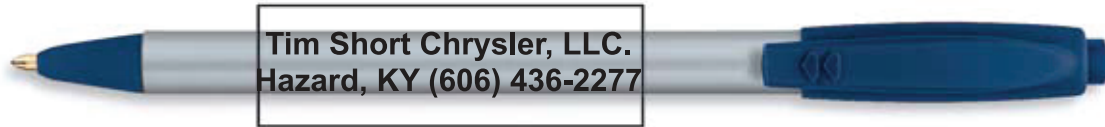

ePROOF

GARRETT SPECIALTIES

a promotional product company

2 Split Rock Drive Suite 11, Cherry Hill, NJ 08003
Telephone: 1-856 424-4818 or 1-800 320-1510

Papermate Sport Retractable Silver Barrel Ballpoint

Order Number: 113772

Item Number: 1247-108178

Product Color: Silver Barrel Navy Trim

Imprint Color: Black

Tim Short Chrysler, LLC. Hazard, KY (606) 436-2277

*****IMPORTANT INFORMATION*** (PLEASE READ)**

Please proof carefully for spelling errors, omissions, and layout accuracy. It is your responsibility to correct any errors. Garrett Specialties assumes no responsibility for errors after a proof has been authorized to print. Please note changes or revisions to your proof from your original instructions may cause revision in your ship date. Delays in paper proof approval also may require a change in your schedule ship dates. Occasionally, some fax machines may distort the image. Please pay close attention to numbers.