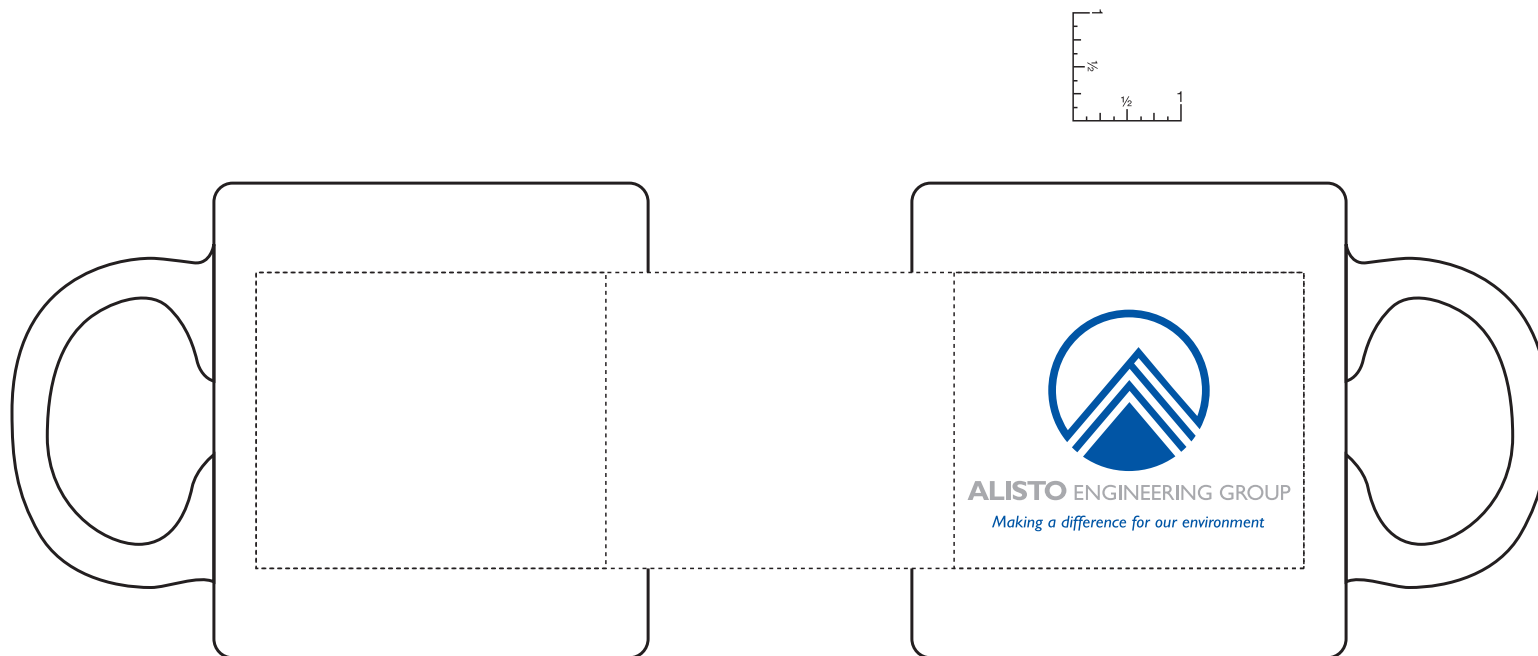

## Oversize Budget Mug

Order Number: 113669

Item Number: 1086-105658

Product Color: White

Imprint Color: Metallic Silver 877, Reflex Blue