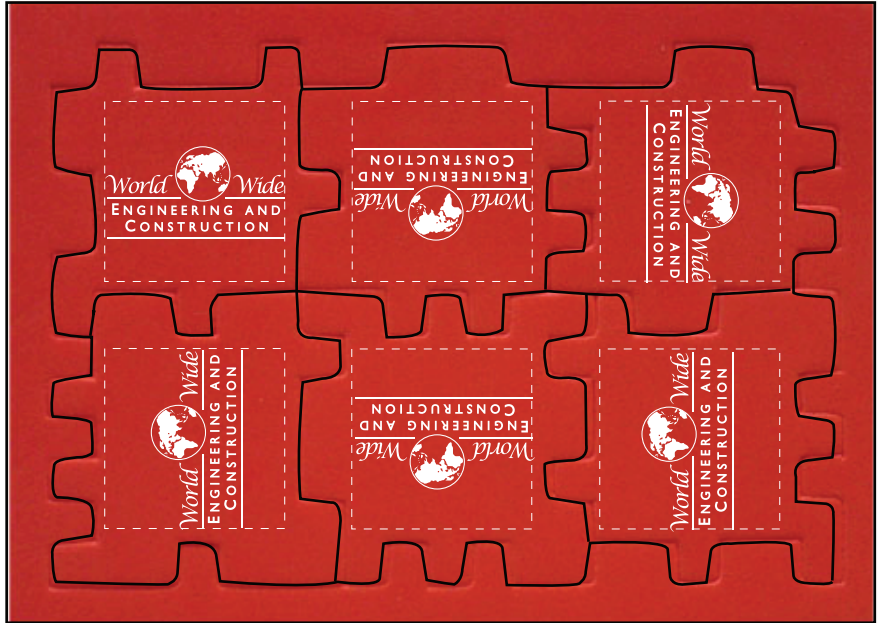

**ePROOF**

### Foam Puzzle Cube

Order Number: 112926  
Item Number: 1064-100591  
Product Color: Red  
Imprint Color: White  
Imprint Area : 15/16" x 15/16"

**This layout will not work.  
text is too small and will  
fill in and be unreadable.**

**REVISED LAYOUT FOR  
BEST APPEARANCE**

**WHEN PUZZLE IS PUT TOGETHER  
THIS WILL BE THE LAYOUT**

### IMPRINT

The imprint window size is 15/16" x 15/16" on 6 puzzle pieces. The imprint windows are represented by dotted lines. **ONLY SIMPLE BOLD TEXT AND LOGOS PRINT ON THIS PRODUCT.** Fine detail will not reproduce due to the porous substrate.