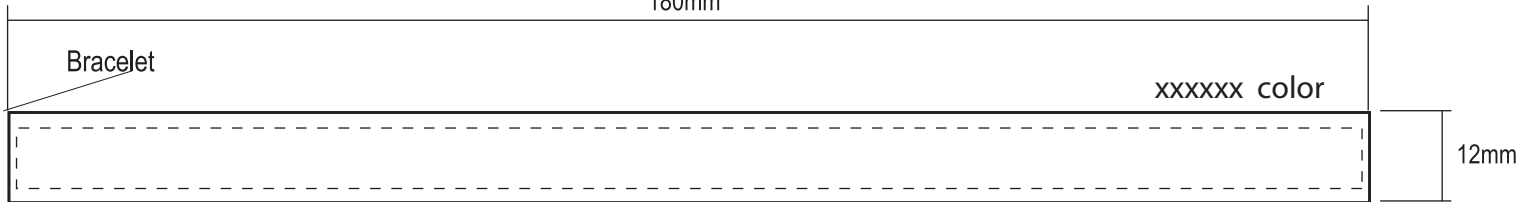

Silicone Awareness Bracelet- Youth

Order Number: 112919
Item Number: 1005-108398
Product Color: Dark Blue
Imprint Color: PMS#872
Imprint Area : 7.09" x 3/8"

Actual Size

side 1

180mm

Imprint Area

side 2

180mm

Dashed line represents ad area only, does not print.
The art will print in the color/s listed on this page.