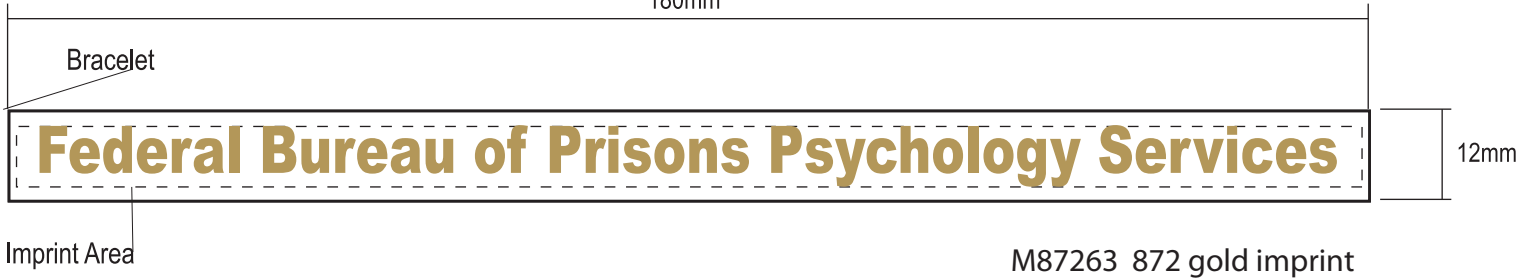

Silicone Awareness Bracelet- Youth

Order Number: 112919
Item Number: 1005-108398
Product Color: Dark Blue
Imprint Color: PMS#872
Imprint Area : 7.09" x 3/8"

Actual Size

side 1

180mm

Imprint Area

side 2

180mm

Dashed line represents ad area only, does not print.
The art will print in the color/s listed on this page.