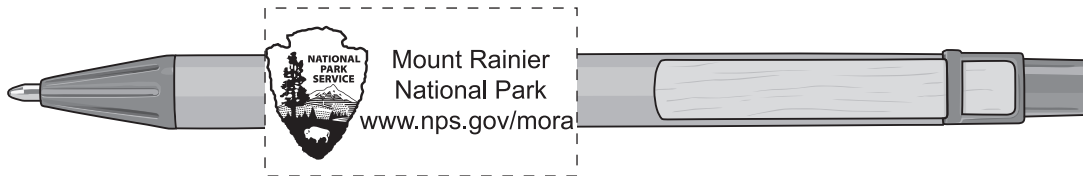

## Recycled Paper Retractable Pen

Model Number: 1002-101458

Product Color: Green

Imprint Color: PMS# 347

Imprint Area : 1-5/8" x 7/8"

Actual Size

Dashed line represents ad area only, does not print.  
The art will print in the color/s listed on this page.