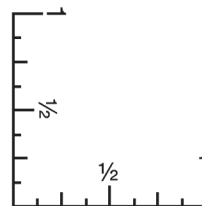

Side Stripe Jr Writing Pad (Foil/E-Deboss)

Imprint Area: 3"w x 2"h

Minimum Line Weight: 1 pos./1.5 neg.

**ShipWeight**