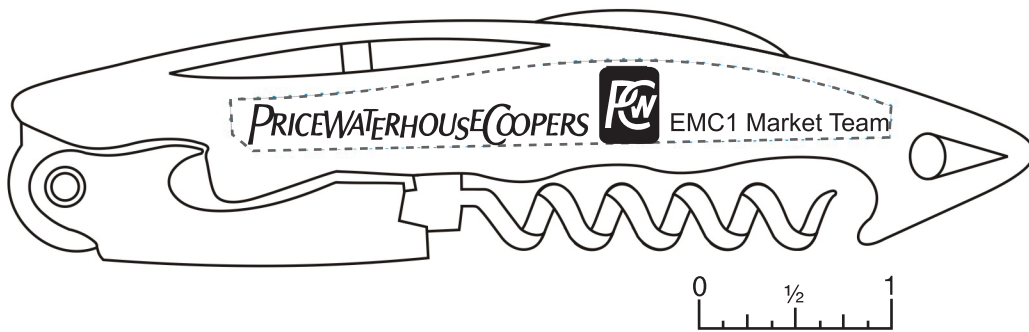

- It is imperative that you view your e-proof and submit your approval and/or changes promptly to maintain your anticipated delivery date
- Carefully review the attached proof for verification of copy & layout.
- Due to inherent technical differences in color monitors, the imprint colors depicted in the attached proof will not resemble those in the final product
- Garrett Specialties assumes no responsibility for errors after a proof has been authorized to print
- **Due to differences in display and print settings between computers the imprint area may not display at actual size. Printing your proof may aid in evaluating your artwork however all proofs, printed or otherwise, may vary from the final product.**

Imprint Color : White

Imprint area 1 1/4" X 5 7/16" (imprint area follows item contour)  
(dashed line shows imprint area and does not print)

ART NOTE : "PCW" Graphic enlarged to allow for clearer printing

Art enlarged for viewing  
(250%)