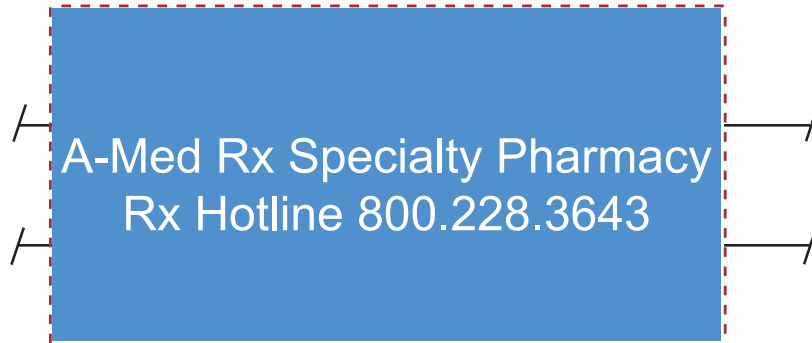

- It is imperative that you view your e-proof and submit your approval and/or changes promptly to maintain your anticipated delivery date
- Carefully review the attached proof for verification of copy & layout.
- Due to inherent technical differences in color monitors, the imprint colors depicted in the attached proof will not resemble those in the final product
- Garrett Specialties assumes no responsibility for errors after a proof has been authorized to print

Imprint Color color print on label

Imprint area.
Dashed Line will not print