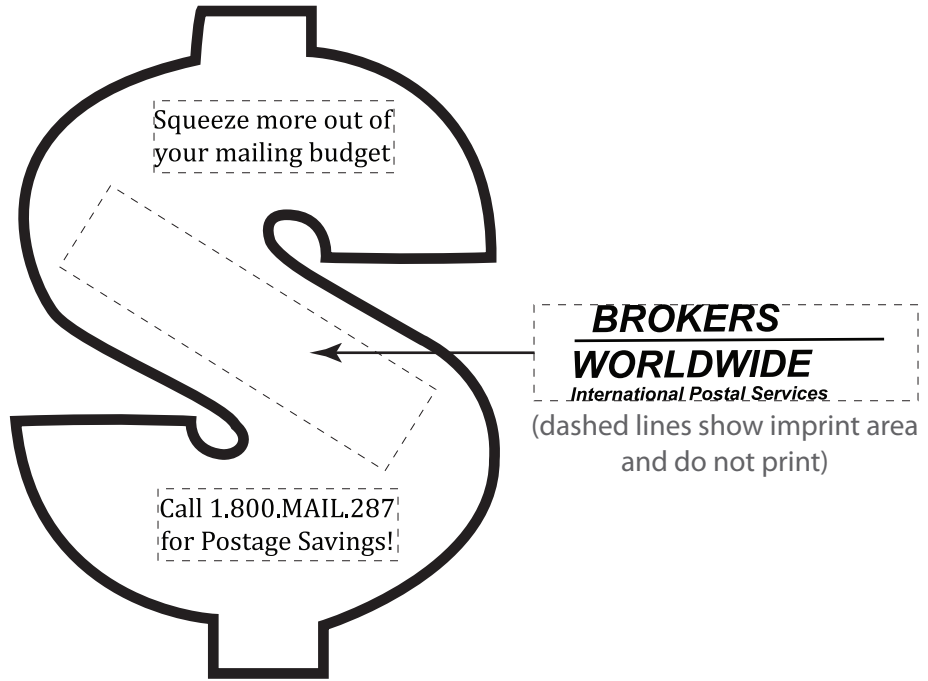

# ePROOF

- It is imperative that you view your e-proof and submit your approval and/or changes promptly to maintain your anticipated delivery date
- Carefully review the attached proof for verification of copy & layout.
- Due to inherent technical differences in color monitors, the imprint colors depicted in the attached proof will not resemble those in the final product
- Garrett Specialties assumes no responsibility for errors after a proof has been authorized to print

Imprint Color : White

Art enlarged for viewing

Squeeze more out of  
your mailing budget

**BROKERS**  
**WORLDWIDE**  
*International Postal Services*

Call 1.800.MAIL.287  
for Postage Savings!