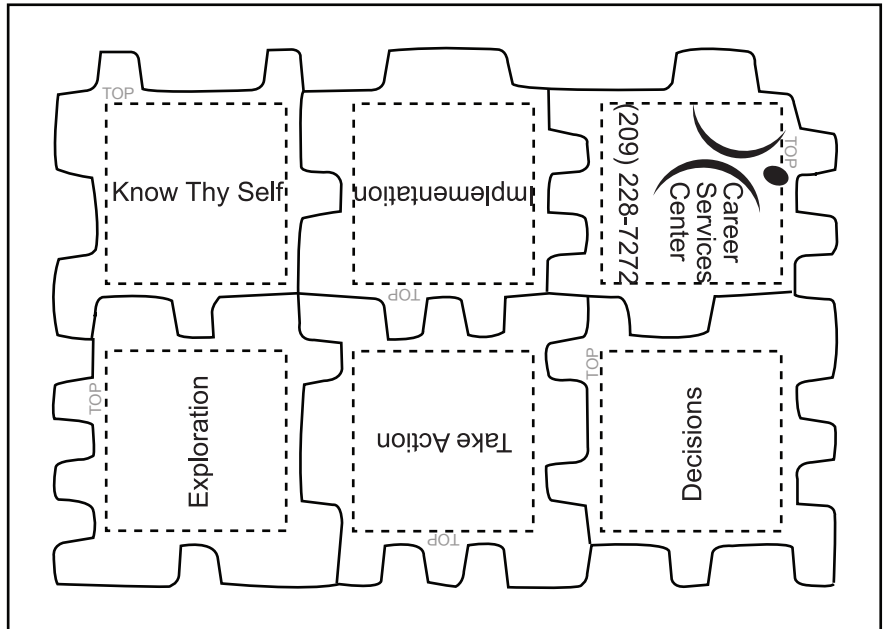

 Imprint Color : Metallic Gold

Know Thy Self

Exploration

Decisions

Take Action

Implementation

WHEN PUZZLE IS PUT TOGETHER  
THIS WILL BE THE LAYOUT

**IMPRINT**

The imprint window size is 15/16" x 15/16" on 6 puzzle pieces. The imprint windows are represented by dotted lines. **ONLY SIMPLE BOLD TEXT AND LOGOS PRINT ON THIS PRODUCT. Fine detail will not reproduce due to the porous substrate.**