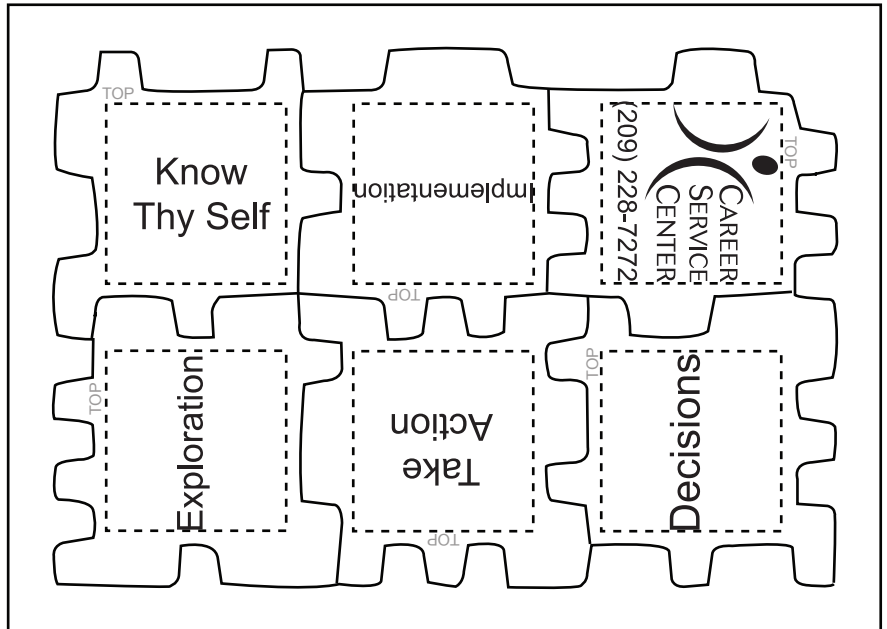

 Imprint Color : Metallic Gold

Know
Thy Self

Exploration

Decisions

Take
Action

Implementation

WHEN PUZZLE IS PUT TOGETHER
THIS WILL BE THE LAYOUT

IMPRINT

The imprint window size is 15/16" x 15/16" on 6 puzzle pieces. The imprint windows are represented by dotted lines. **ONLY SIMPLE BOLD TEXT AND LOGOS PRINT ON THIS PRODUCT. Fine detail will not reproduce due to the porous substrate.**