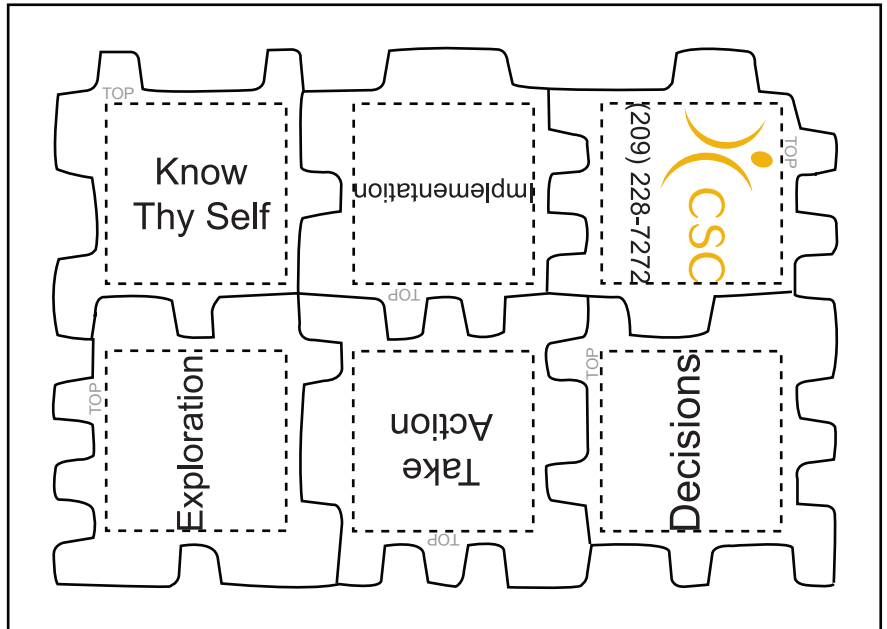

Imprint Color : Metallic Gold

(209) 228-7272

Know  
Thy Self

Exploration

Decisions

Take  
Action

Implementation

WHEN PUZZLE IS PUT TOGETHER  
THIS WILL BE THE LAYOUT

**IMPRINT**

The imprint window size is 15/16" x 15/16" on 6 puzzle pieces. The imprint windows are represented by dotted lines. **ONLY SIMPLE BOLD TEXT AND LOGOS PRINT ON THIS PRODUCT. Fine detail will not reproduce due to the porous substrate.**