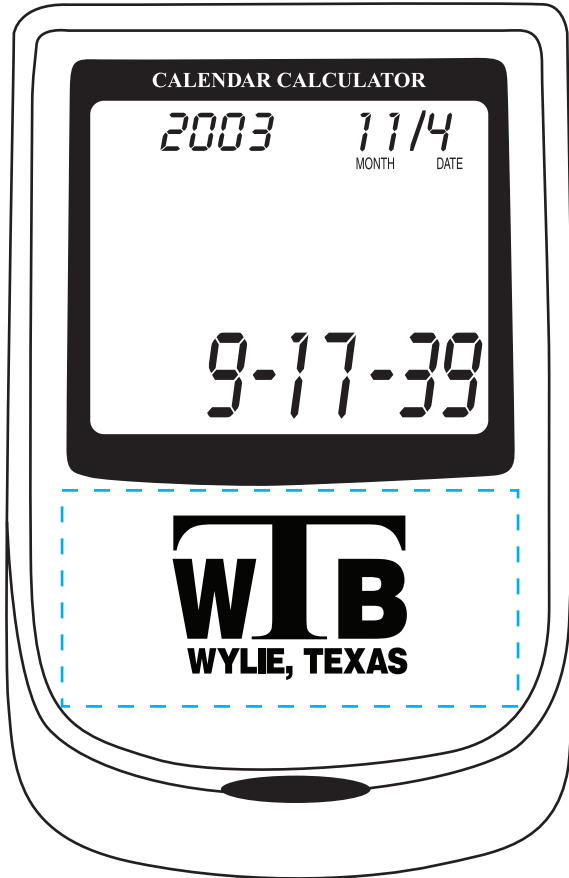

- It is imperative that you view your e-proof and submit your approval and/or changes promptly to maintain your anticipated delivery date
- Carefully review the attached proof for verification of copy & layout.
- Due to inherent technical differences in color monitors, the imprint colors depicted in the attached proof will not resemble those in the final product
- Garrett Specialties assumes no responsibility for errors after a proof has been authorized to print

Imprint color : Silver

Imprint area.
Dashed Line will not print

Art enlarged for viewing