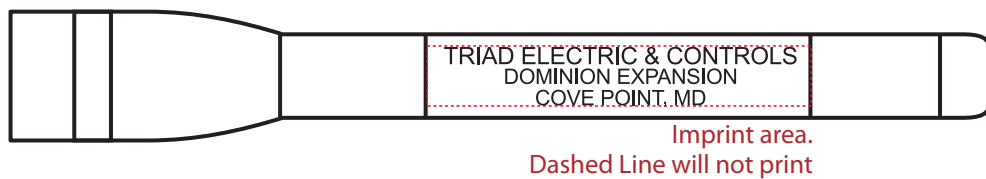

- It is imperative that you view your e-proof and submit your approval and/or changes promptly to maintain your anticipated delivery date
- Carefully review the attached proof for verification of copy & layout.
- Due to inherent technical differences in color monitors, the imprint colors depicted in the attached proof will not resemble those in the final product
- Garrett Specialties assumes no responsibility for errors after a proof has been authorized to print

Imprint : Laser engraved

Enlarged for viewing

TRIAD ELECTRIC & CONTROLS
DOMINION EXPANSION
COVE POINT, MD