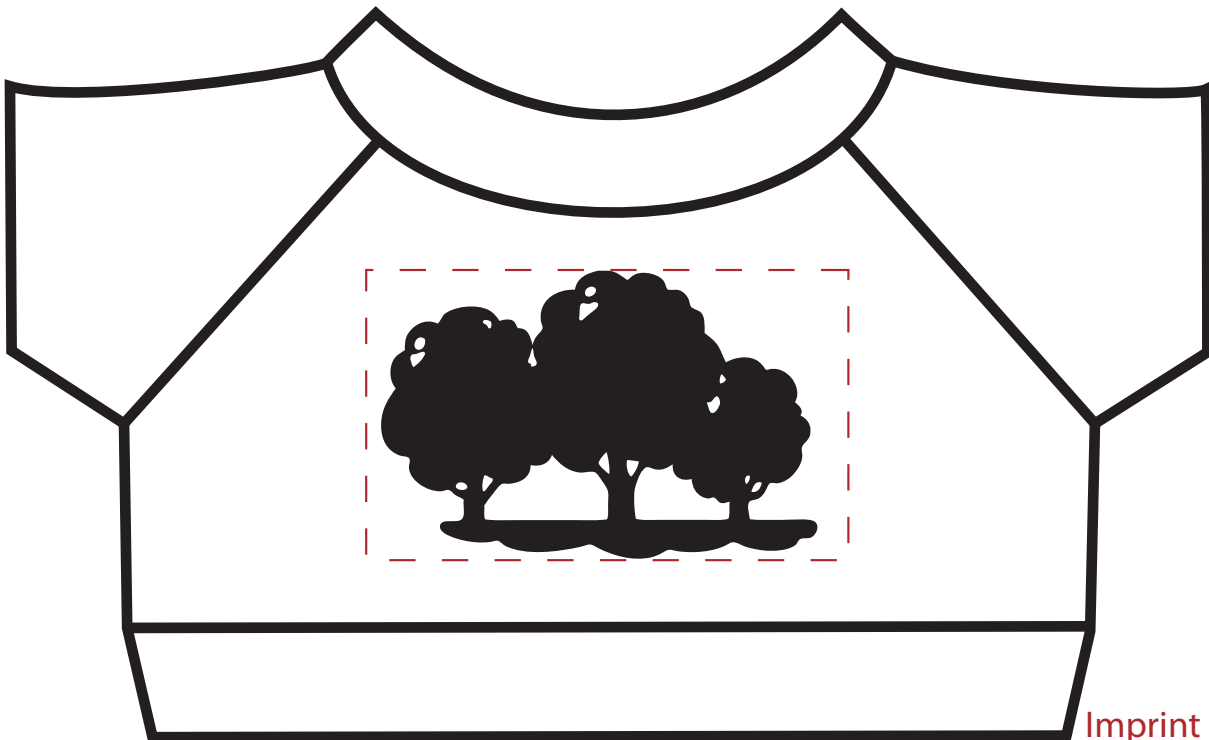

ePROOF

GARRETT SPECIALTIES

a promotional product company

- It is imperative that you view your e-proof and submit your approval and/or changes promptly to maintain your anticipated delivery date
- Carefully review the attached proof for verification of copy & layout.
- Due to inherent technical differences in color monitors, the imprint colors depicted in the attached proof will not resemble those in the final product
- Garrett Specialties assumes no responsibility for errors after a proof has been authorized to print

Tee Color : Maroon

Imprint Color : White

Imprint area.
Dashed Line will not print