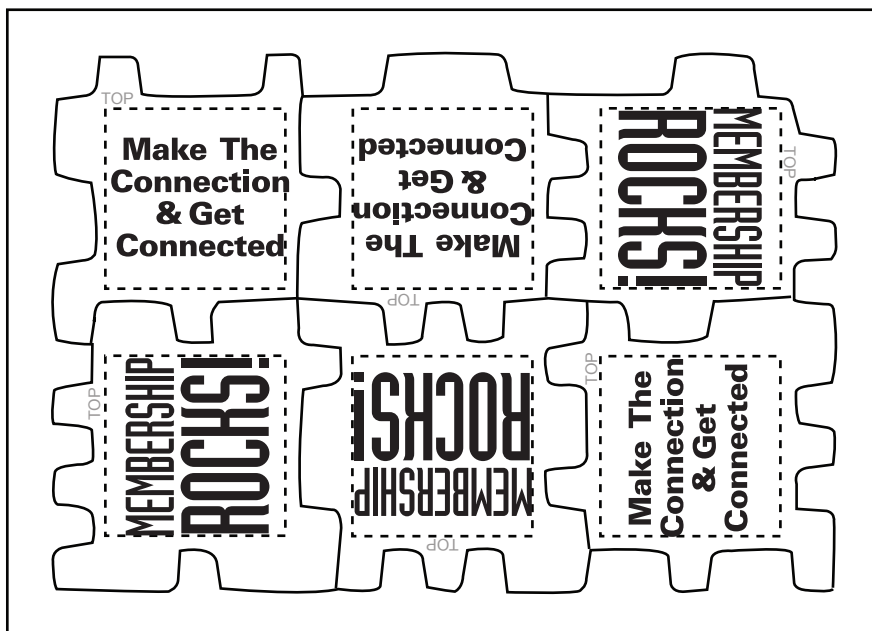

- It is imperative that you view your e-proof and submit your approval and/or changes promptly to maintain your anticipated delivery date
- Carefully review the attached proof for verification of copy & layout.
- Due to inherent technical differences in color monitors, the imprint colors depicted in the attached proof will not resemble those in the final product
- Garrett Specialties assumes no responsibility for errors after a proof has been authorized to print

Imprint color : White

Art enlarged for viewing

**MEMBERSHIP  
ROCKS!**

**Make The  
Connection  
& Get  
Connected**

**MEMBERSHIP  
ROCKS!**

WHEN PUZZLE IS PUT TOGETHER  
THIS WILL BE THE LAYOUT

**MEMBERSHIP  
ROCKS!**

**Make The  
Connection  
& Get  
Connected**

**MEMBERSHIP  
ROCKS!**

**Make The  
Connection  
& Get  
Connected**

**Make The  
Connection  
& Get  
Connected**