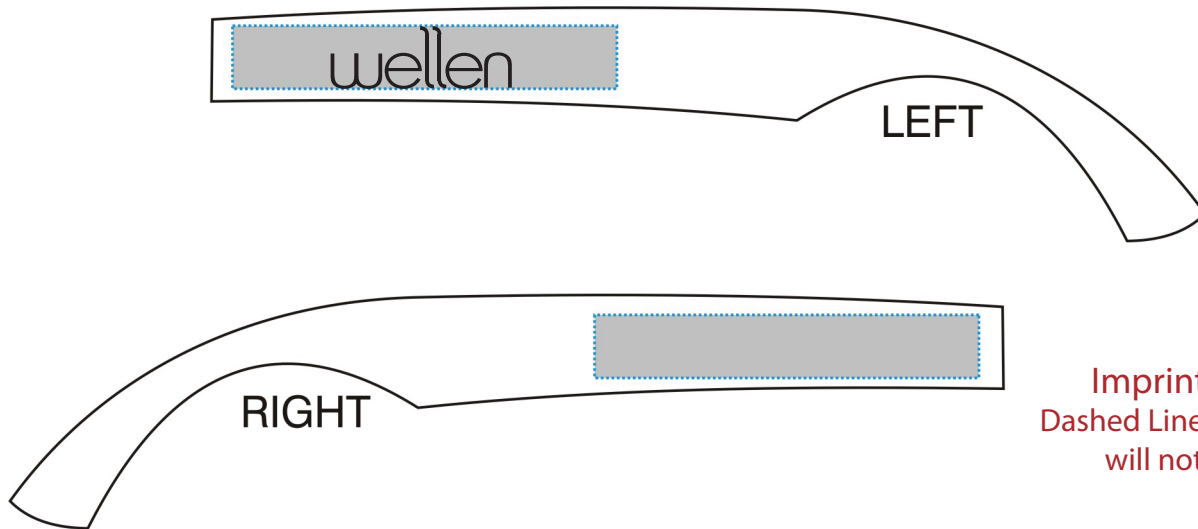

- It is imperative that you view your e-proof and submit your approval and/or changes promptly to maintain your anticipated delivery date
- Carefully review the attached proof for verification of copy & layout.
- Due to inherent technical differences in color monitors, the imprint colors depicted in the attached proof will not resemble those in the final product
- Garrett Specialties assumes no responsibility for errors after a proof has been authorized to print

288 x Neon Rubber Sunglasses  
Color: Blue  
Imprint Color: White

Art at 200%

wellen