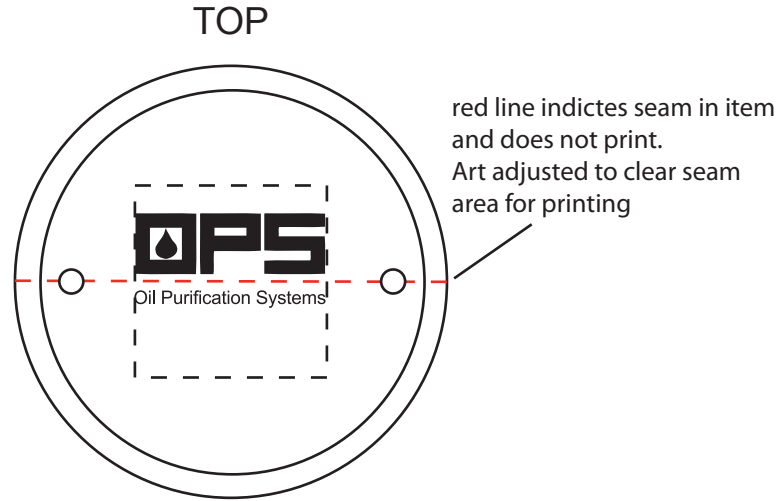

- It is imperative that you view your e-proof and submit your approval and/or changes promptly to maintain your anticipated delivery date
- Carefully review the attached proof for verification of copy & layout.
- Due to inherent technical differences in color monitors, the imprint colors depicted in the attached proof will not resemble those in the final product
- Garrett Specialties assumes no responsibility for errors after a proof has been authorized to print

Imprint Color : Black

Dashed line is imprint area and does not print

Art at 150%

www.ops-1.com
866-OILPURE