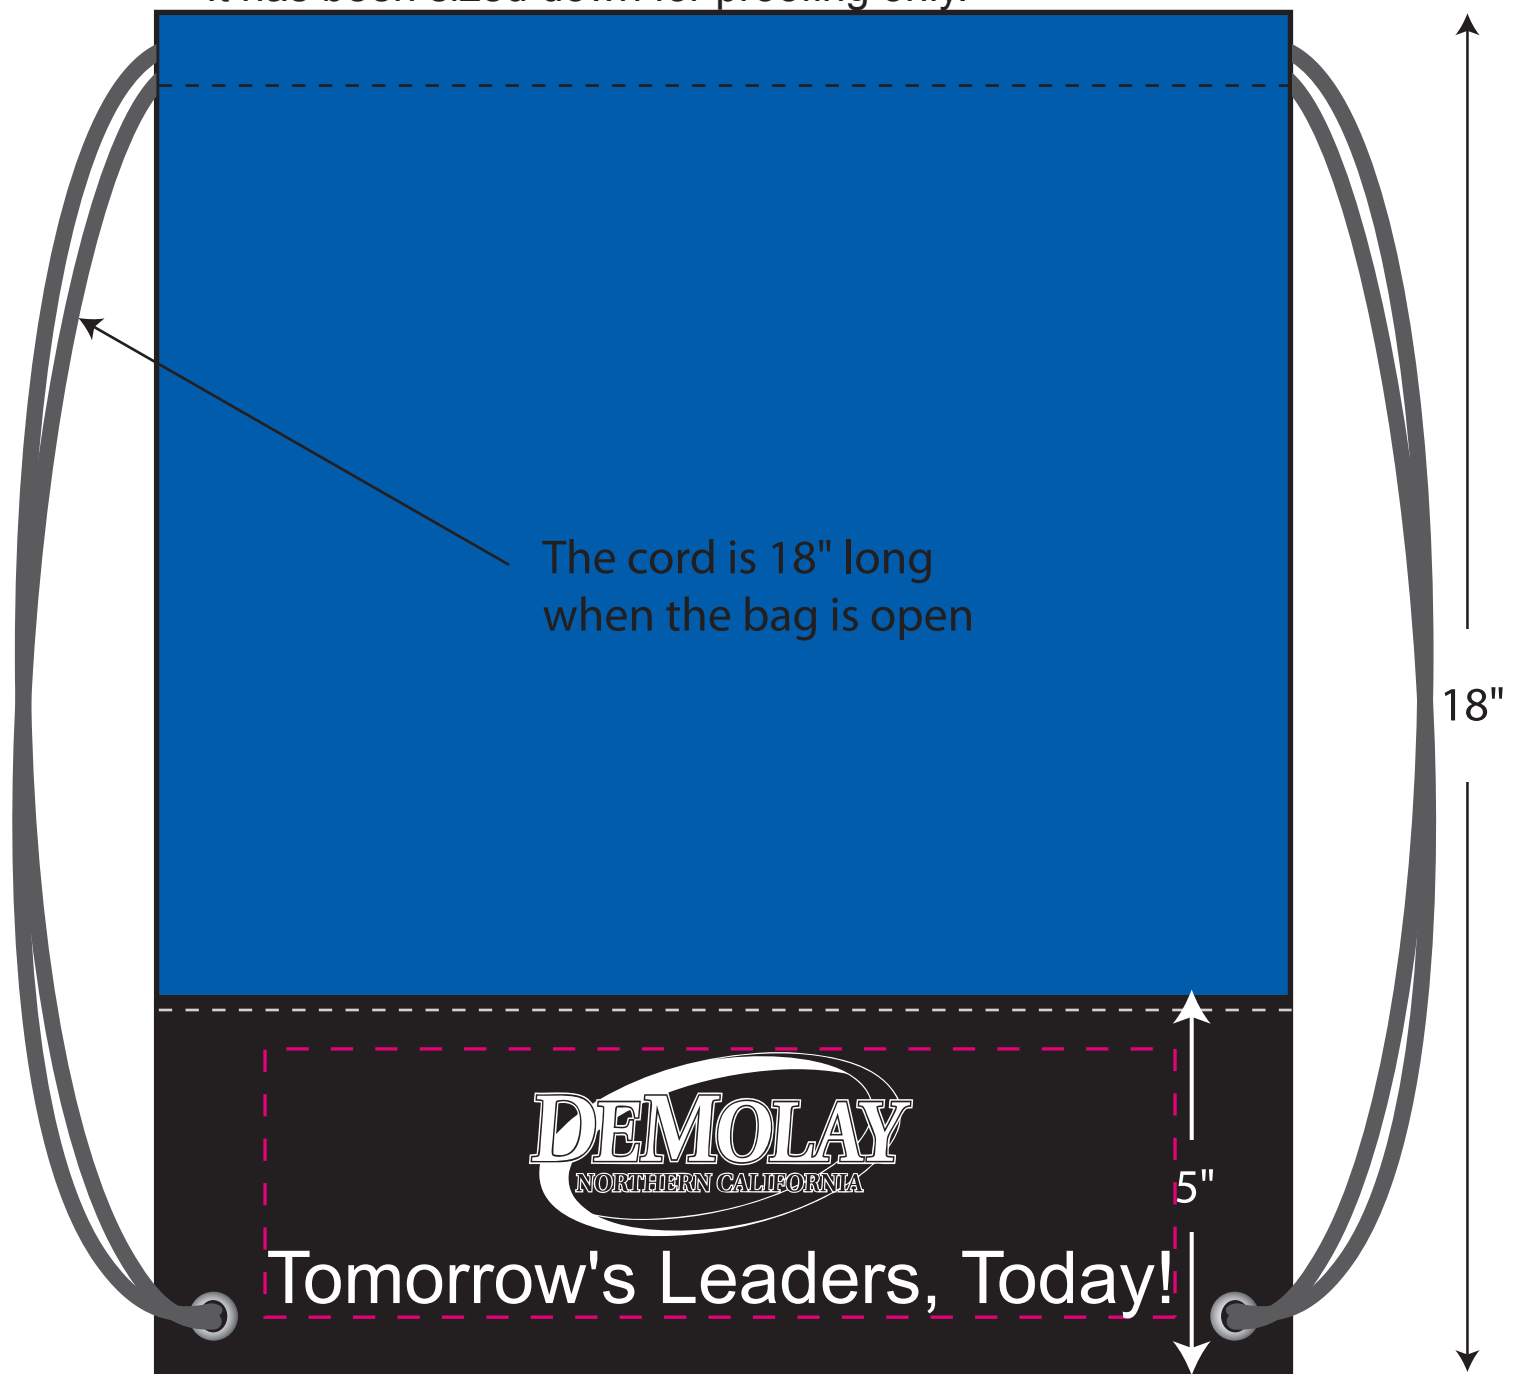

Imprint Color White

← 15" →

Note: Item is not to scale.
It has been sized down for proofing only.

Dashed line shows Imprint Area 11.5 x 3.5