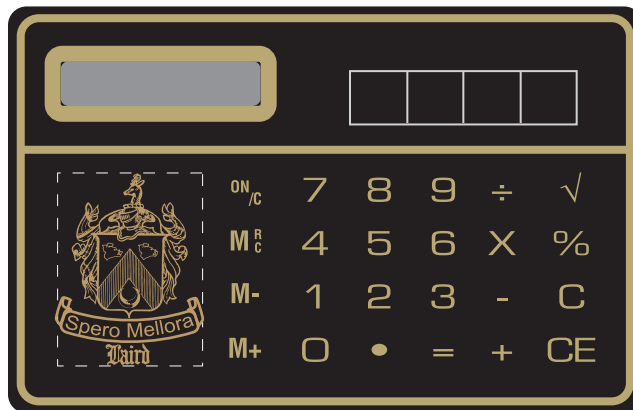

- It is imperative that you view your e-proof and submit your approval and/or changes promptly to maintain your anticipated delivery date
- Carefully review the attached proof for verification of copy & layout.
- Due to inherent technical differences in color monitors, the imprint colors depicted in the attached proof will not resemble those in the final product
- Garrett Specialties assumes no responsibility for errors after a proof has been authorized to print

Imprint color : Gold (pms 874)

Art Note

Some detail in artwork may be lost or fill in during printing due to size.
Text and Banner have been altered to allow for better printing.

Imprint area. Dashed Line will not print

Art at 250% (black for visibility)