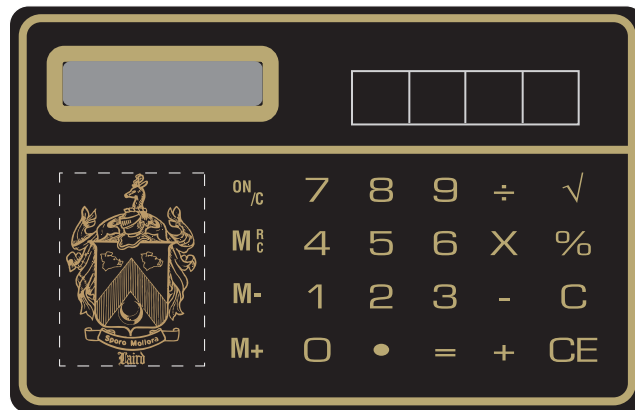

- It is imperative that you view your e-proof and submit your approval and/or changes promptly to maintain your anticipated delivery date
- Carefully review the attached proof for verification of copy & layout.
- Due to inherent technical differences in color monitors, the imprint colors depicted in the attached proof will not resemble those in the final product
- Garrett Specialties assumes no responsibility for errors after a proof has been authorized to print

Imprint color : Gold (pms 874)

Art Note

Some detail in artwork may be lost or fill in during printing due to size.

Text in banner is too small to print legibly.

Imprint area. Dashed Line will not print

Art at 250% (black for visibility)