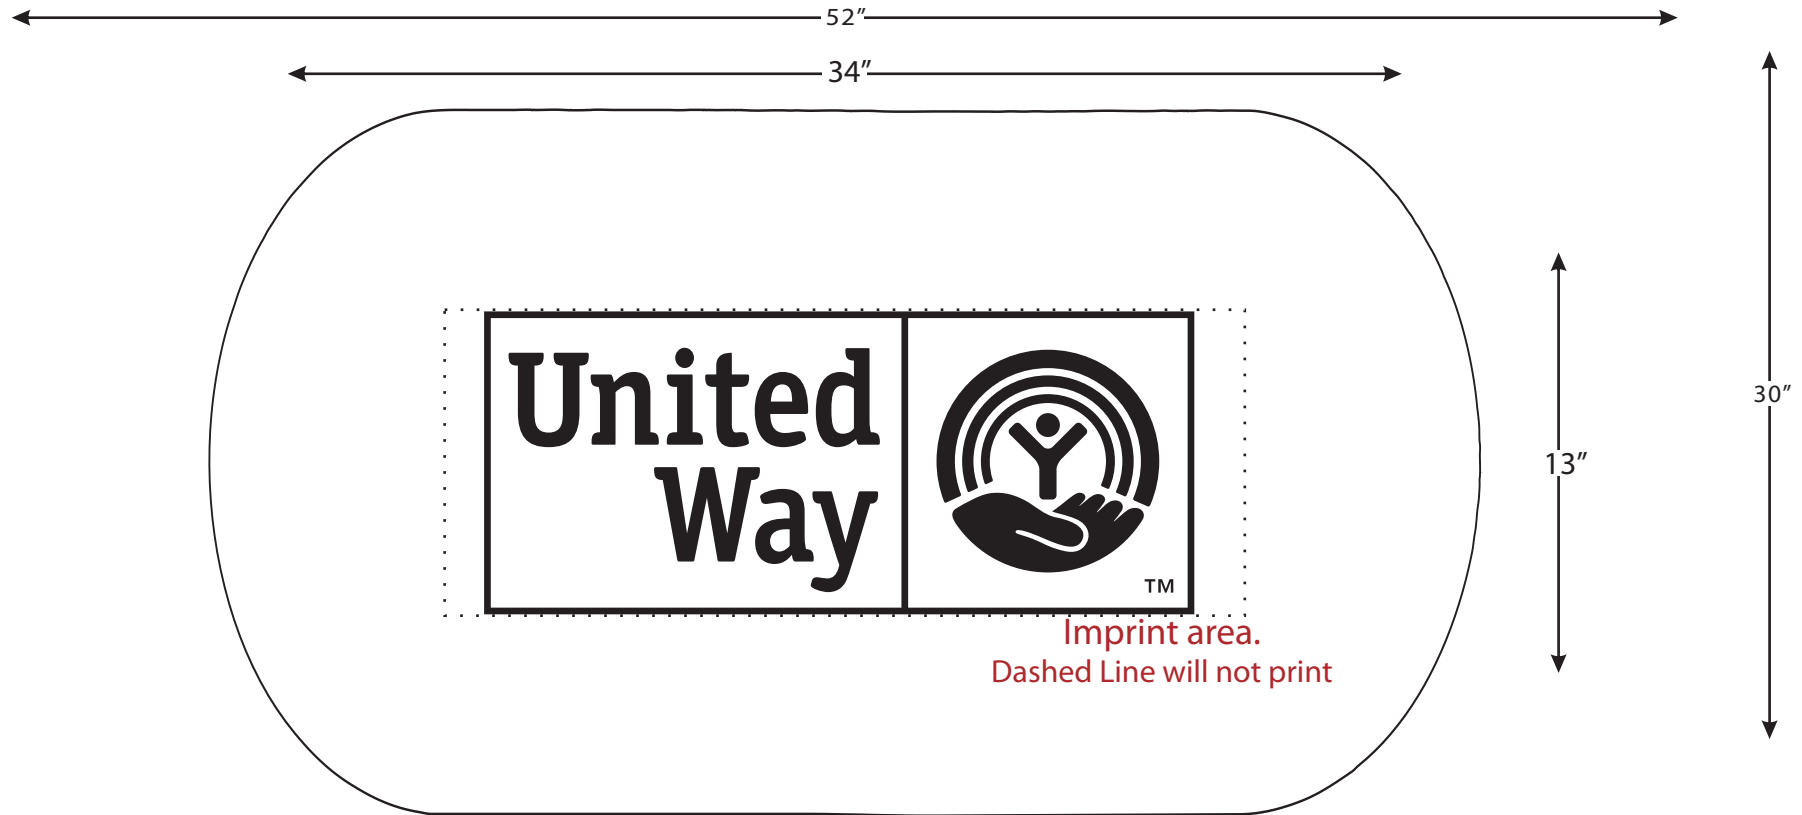

- It is imperative that you view your e-proof and submit your approval and/or changes promptly to maintain your anticipated delivery date
- Carefully review the attached proof for verification of copy & layout.
- Due to inherent technical differences in color monitors, the imprint colors depicted in the attached proof will not resemble those in the final product
- Garrett Specialties assumes no responsibility for errors after a proof has been authorized to print

Imprint color : Blue (pms 287)

Single Panel Collapsible Nylon Shade  
Approximately 54" x 30"  
Available Image Area: 34" x 13"

Final Imprint Area

34X11H