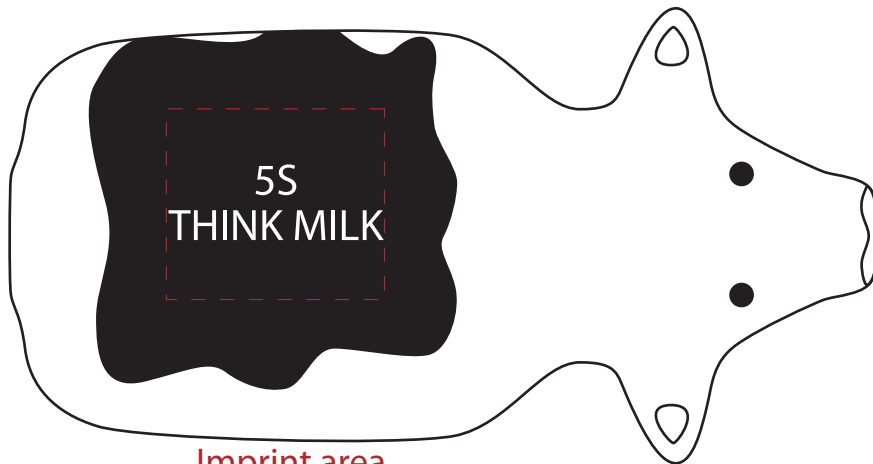

- It is imperative that you view your e-proof and submit your approval and/or changes promptly to maintain your anticipated delivery date
- Carefully review the attached proof for verification of copy & layout.
- Due to inherent technical differences in color monitors, the imprint colors depicted in the attached proof will not resemble those in the final product
- Garrett Specialties assumes no responsibility for errors after a proof has been authorized to print

**Imprint Color : White**

**Imprint area.**  
Dashed Line will not print

Enlarged 250% For Viewing

**5S**  
**THINK MILK**