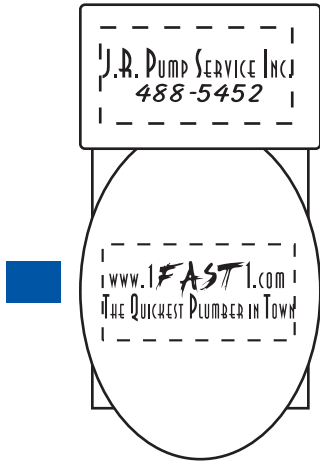

Imprint color(s) : Black, Reflex Blue  

Art Note : Some detail in the text "FAST" may be lost or fill in due to small size.

Art at 250% for viewing

 **www.1FAST1.com**
THE QUICKEST PLUMBER IN TOWN

J.R. PUMP SERVICE INC.
488-5452