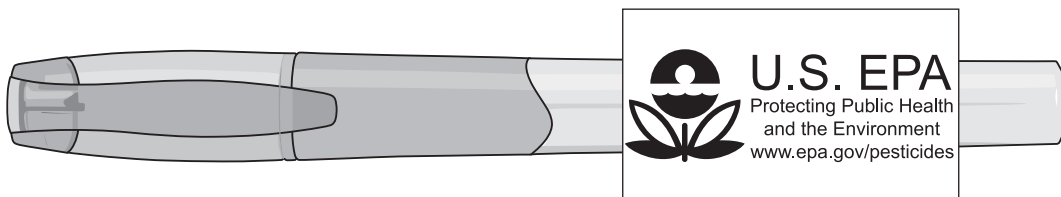

- It is imperative that you view your e-proof and submit your approval and/or changes promptly to maintain your anticipated delivery date
- Carefully review the attached proof for verification of copy & layout.
- Due to inherent technical differences in color monitors, the imprint colors depicted in the attached proof will not resemble those in the final product
- Garrett Specialties assumes no responsibility for errors after a proof has been authorized to print

Imprint color : Dark Blue

Art Note : The text in the EPA logo is too small to print reliably. It may fill in or otherwise not print correctly due to small size.

Art at 200%