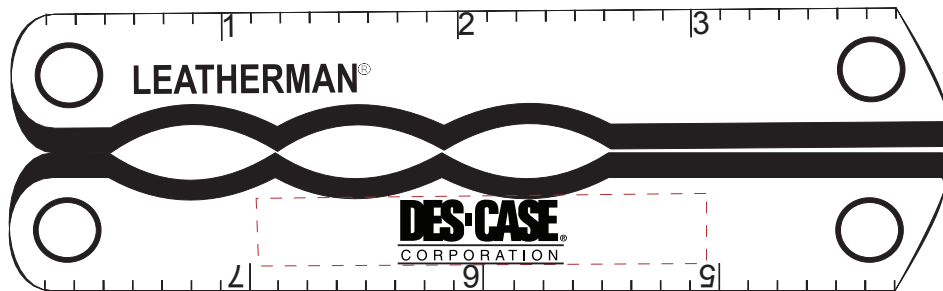

- It is imperative that you view your e-proof and submit your approval and/or changes promptly to maintain your anticipated delivery date
- Carefully review the attached proof for verification of copy & layout.
- Due to inherent technical differences in color monitors, the imprint colors depicted in the attached proof will not resemble those in the final product
- Garrett Specialties assumes no responsibility for errors after a proof has been authorized to print

Imprint : Laser engraved

Art Note : The “®” mark after DES-CASE may be too small to imprint correctly. It may fill in and appear as a small dot. The lines under DE-CASE and Corporation have been thickend for printing.

Imprint area.
Dashed Line will not print

Art at 200%