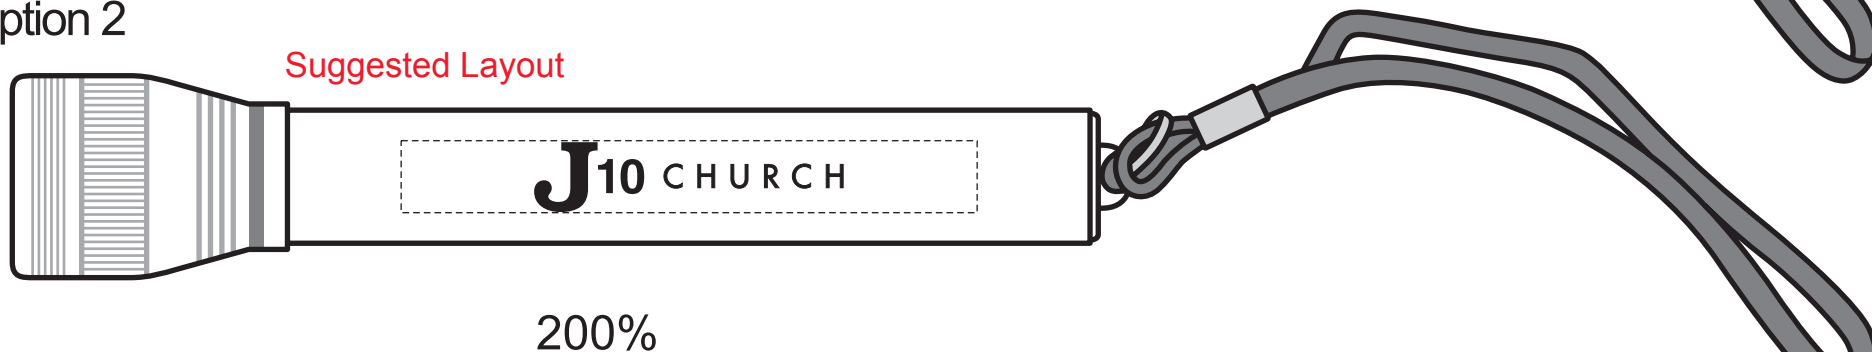

- It is imperative that you view your e-proof and submit your approval and/or changes promptly to maintain your anticipated delivery date
- Carefully review the attached proof for verification of copy & layout.
- Due to inherent technical differences in color monitors, the imprint colors depicted in the attached proof will not resemble those in the final product
- Garrett Specialties assumes no responsibility for errors after a proof has been authorized to print

Imprint color(s) : White

Option 1

Option 2

J10 CHURCH

J10 CHURCH