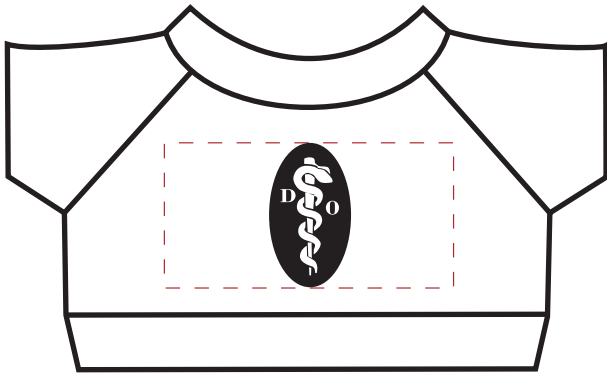

- It is imperative that you view your e-proof and submit your approval and/or changes promptly to maintain your anticipated delivery date
- Carefully review the attached proof for verification of copy & layout.
- Due to inherent technical differences in color monitors, the imprint colors depicted in the attached proof will not resemble those in the final product
- Garrett Specialties assumes no responsibility for errors after a proof has been authorized to print

Important Art note :

Some detail in the logo may fill in or otherwise be lost due too small size.

Tee color : Navy
Imprint color : White

Art at 300% for viewing

Imprint area.
Dashed Line will not print