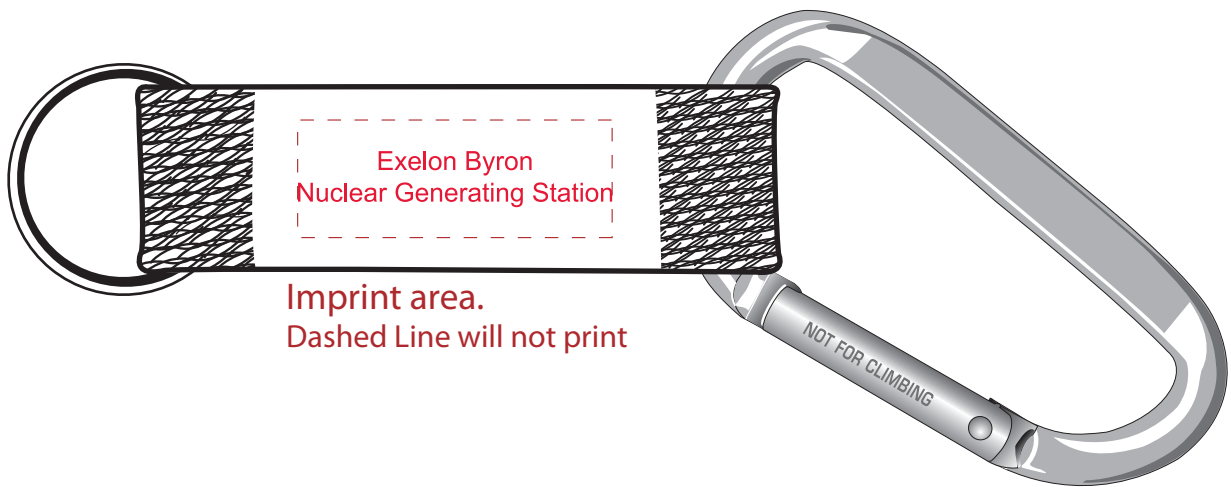

**ePROOF**

**GARRETT SPECIALTIES**

a promotional product company

- It is imperative that you view your e-proof and submit your approval and/or changes promptly to maintain your anticipated delivery date
- Carefully review the attached proof for verification of copy & layout.
- Due to inherent technical differences in color monitors, the imprint colors depicted in the attached proof will not resemble those in the final product
- Garrett Specialties assumes no responsibility for errors after a proof has been authorized to print

Art at 300% for viewing

# Exelon Byron Nuclear Generating Station

Carabiner Key Ring

- Color: Black

- Location 1 selected: (Screen Print on the Strap.)

- Imprint color(s): Red 186