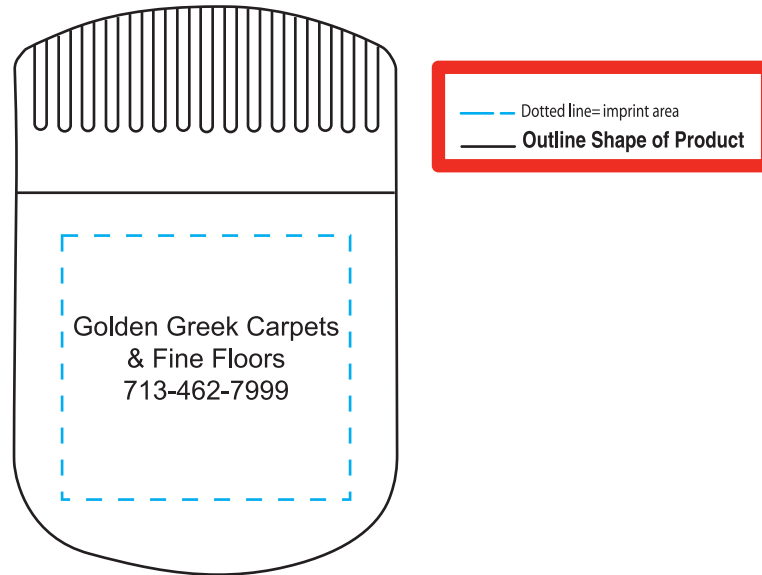

- It is imperative that you view your e-proof and submit your approval and/or changes promptly to maintain your anticipated delivery date
- Carefully review the attached proof for verification of copy & layout.
- Due to inherent technical differences in color monitors, the imprint colors depicted in the attached proof will not resemble those in the final product
- Garrett Specialties assumes no responsibility for errors after a proof has been authorized to print