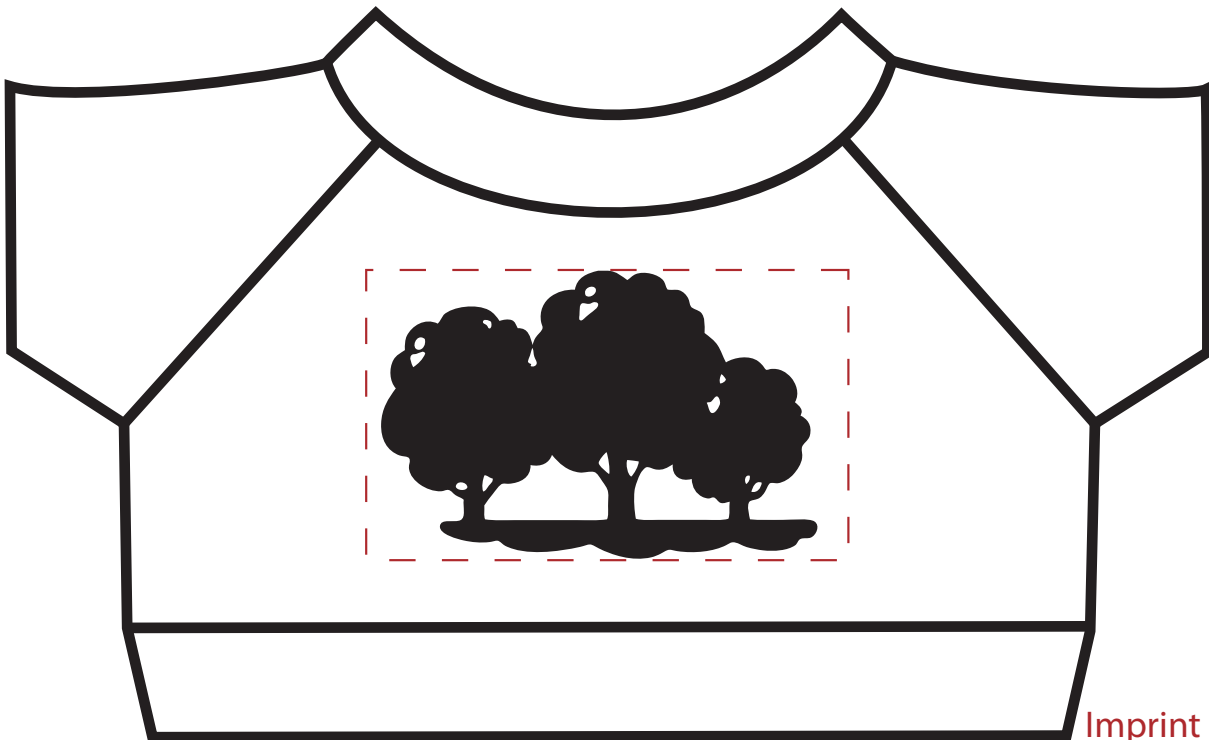

ePROOF

GARRETT SPECIALTIES

a promotional product company

- It is imperative that you view your e-proof and submit your approval and/or changes promptly to maintain your anticipated delivery date
- Carefully review the attached proof for verification of copy & layout.
- Due to inherent technical differences in color monitors, the imprint colors depicted in the attached proof will not resemble those in the final product
- Garrett Specialties assumes no responsibility for errors after a proof has been authorized to print

Imprint area.
Dashed Line will not print

Tee Color : Maroon

Imprint Color : White