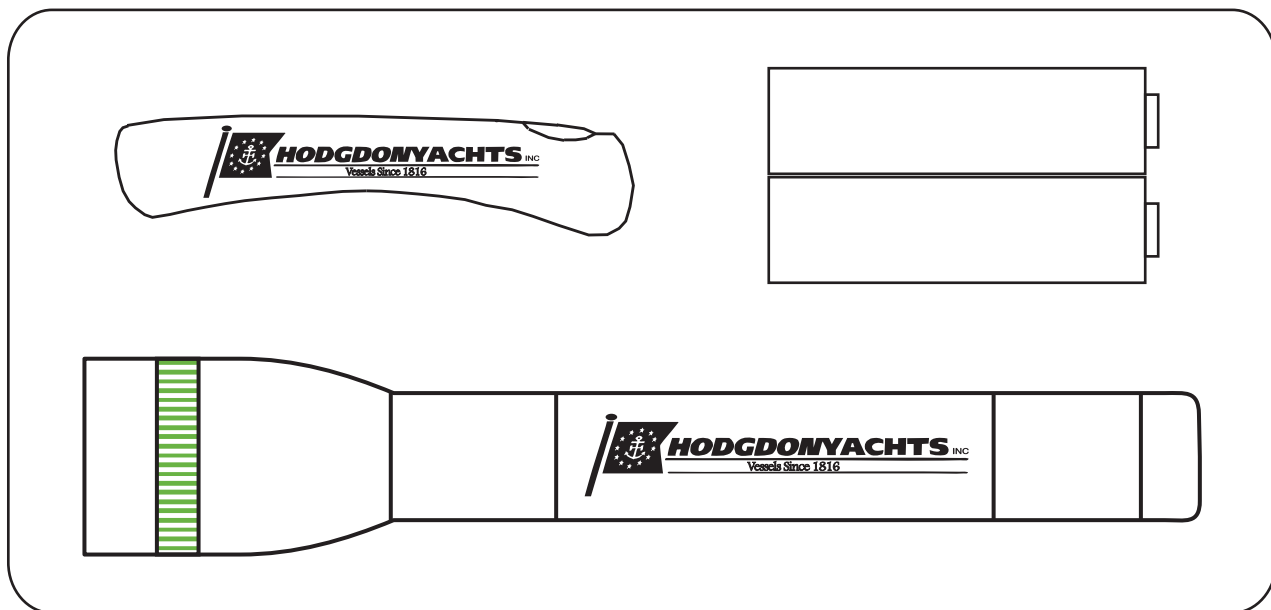

- It is imperative that you view your e-proof and submit your approval and/or changes promptly to maintain your anticipated delivery date
- Carefully review the attached proof for verification of copy & layout.
- Due to inherent technical differences in color monitors, the imprint colors depicted in the attached proof will not resemble those in the final product
- Garrett Specialties assumes no responsibility for errors after a proof has been authorized to print

ATTENTION

*Smaller detail in the "flag graphic" may fill in or not print correctly

*Smaller text "Vessels Since 1816" may fill in or not print correctly.