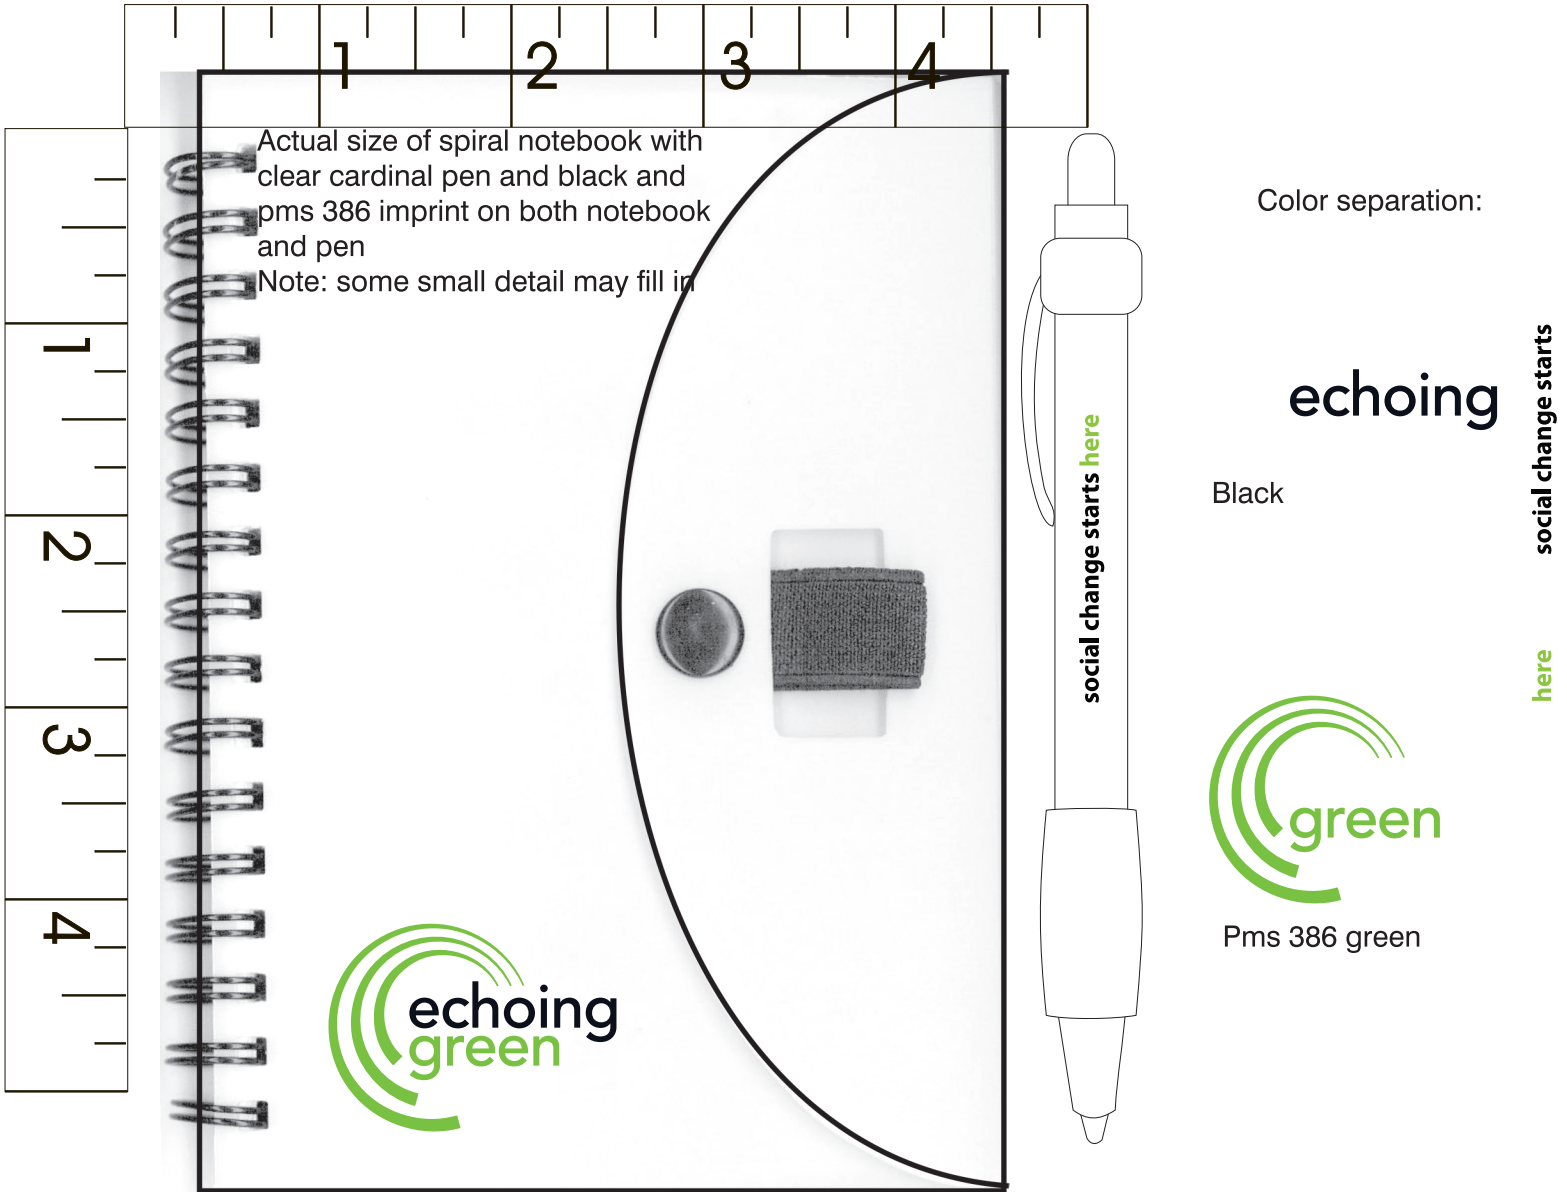

FOR CONFIRMATION:

IMPRINT COLOR:BLACK; PMS 386 GREEN

QTY:600

ANTICIPATED ORDER SHIP DATE:11/20/07

SHIP TO:ECHOING GREEN

***This document is intended for artwork review and approval purposes only.**

Any additional notes or changes to the order such as quantity, pricing, shipping information etc. should be handled separately.

Please proof read all copy carefully. Even in cases where camera ready art has been supplied, it is still often necessary to typeset some smaller characters in order to enhance the clarity and to avoid fill ins. Because copiers and fax machines are known to distort images the inch scales give a frame of reference for the transmitted art. The degree by which your ruler does not compare with the rule guides shown, is the degree the transmission has distorted the image. Thank you.