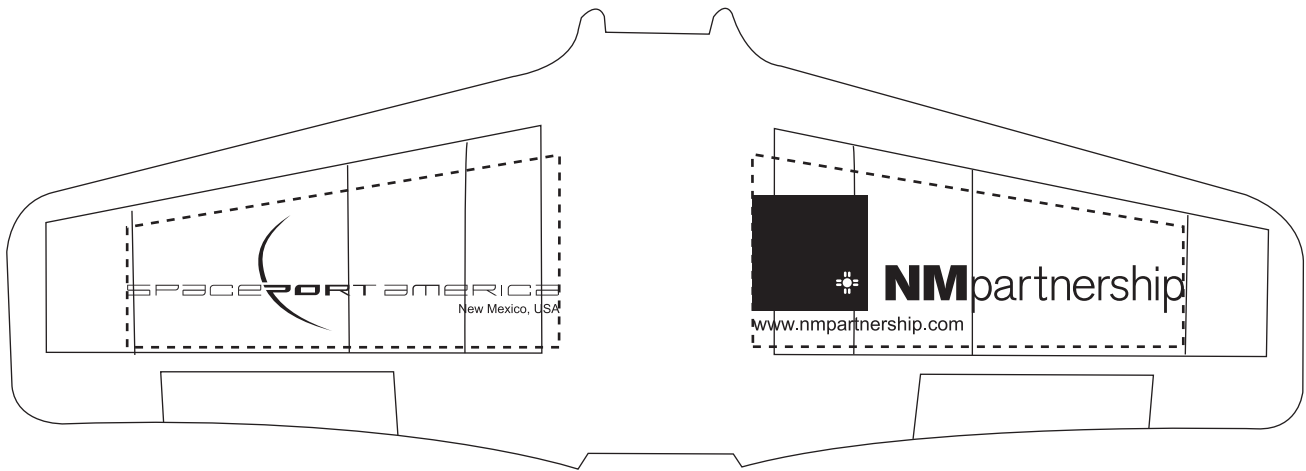

**IMPRINT** The imprint window size is 5/8" x 2 1/4" x 1" and is represented by dotted lines. Grooves run through imprint area and are shown here by solid lines. The imprint may be broken by the grooves.

**ORDER DETAILS**

|               |              |
|---------------|--------------|
| QUANTITY      | <b>1500</b>  |
| IMPRINT COLOR | <b>BLACK</b> |
| COLOR         | WHITE        |