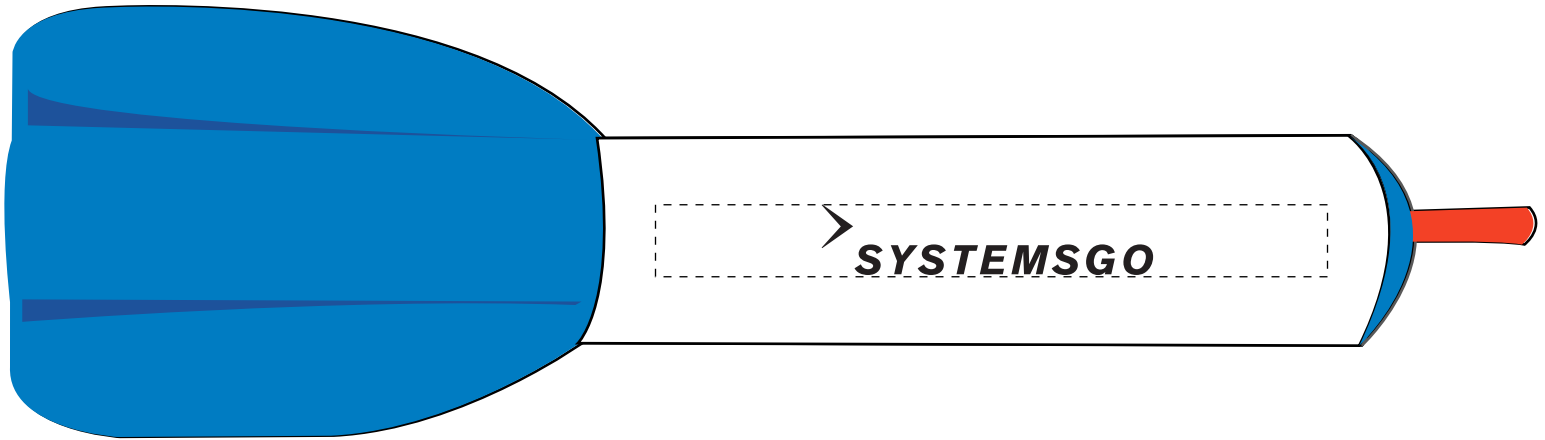

**IMPRINT** The imprint window size is 3 1/2" x 3/8" and is represented by dotted lines. This a heavily textured and porous item, therefore the imprints won't be as sharply defined as imprints on smooth surfaces. PMS COLORS ARE NOT AVAILABLE FOR THIS PRODUCT.