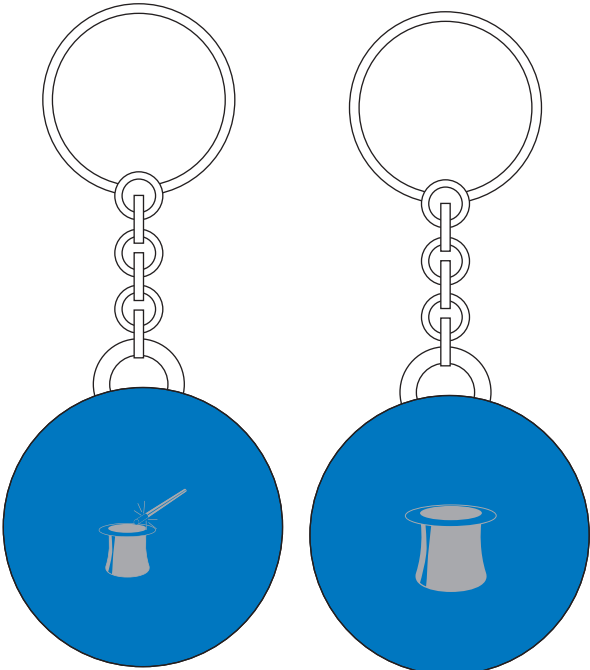

COLOR: BLUE IMPRINT COLOR: SILVER PMS#877

THE PURPOSE OF THIS ART PROOF IS ONLY TO SHOW LAYOUT, SPELLING AND SIZE. IMPRINT AREA DOTTED LINES ARE FPO.
THE FINISHED PRODUCT AND IMPRINT COLOR MAY VARY.

REQUESTED

SUGGESTED

**LOGO PROVIDED WILL FILL IN. SEE SUGGESTED FOR OPTIONS.
PLEASE ADVISE.**

Mini Magic Answer Ball Key Holder
Imprint Area: 5/8" Diameter