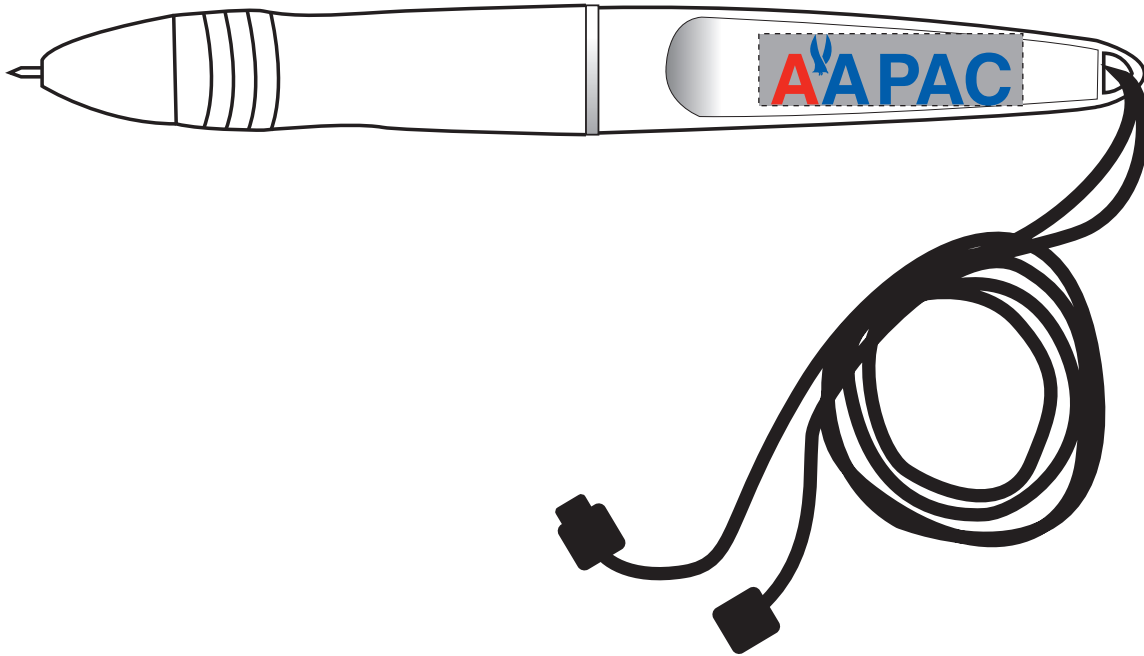

# 9180 Hang-Around Pen

ENLARGED 200% FOR PROOFING

**This is for proofing and text accuracy only!**

Pen drawing is not to scale.  
Position of imprint is only approximate.