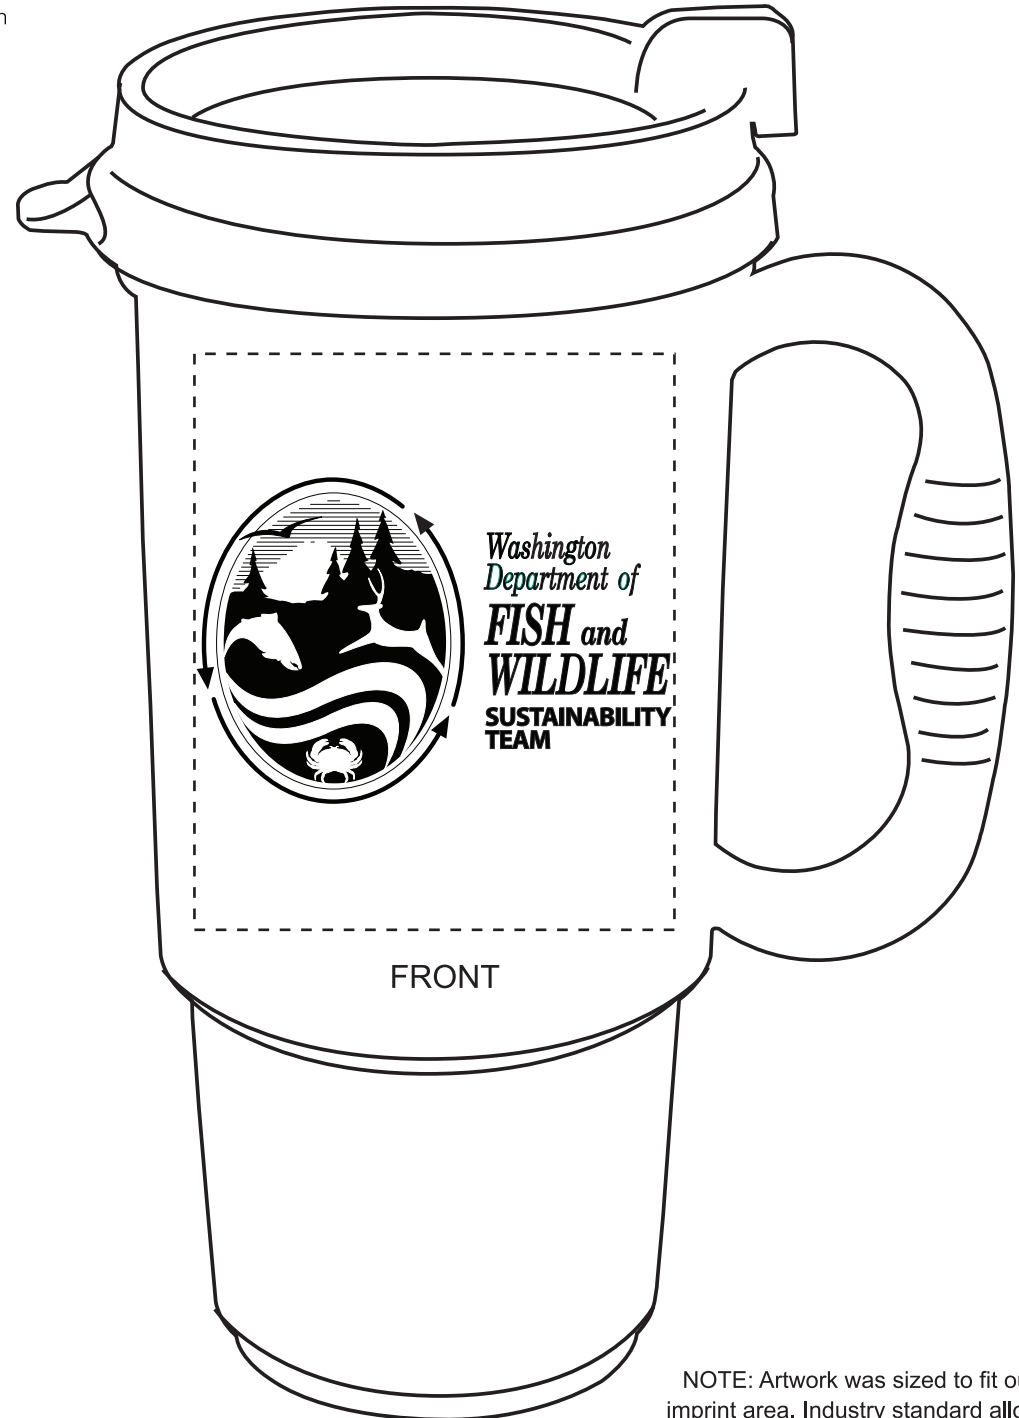

ePROOF

GARRETT SPECIALTIES

a promotional product company

Template Shown at 100%

Border Does Not Print

Actual Imprint Area:

3" H x 2 1/2" W / side

- It is imperative that you view your e-proof and submit your approval and/or changes promptly to maintain your anticipated delivery date
- Carefully review the attached proof for verification of copy & layout.
- Due to inherent technical differences in color monitors, the imprint colors depicted in the attached proof will not resemble those in the final product
- Garrett Specialties assumes no responsibility for errors after a proof has been authorized to print

BACK

FRONT