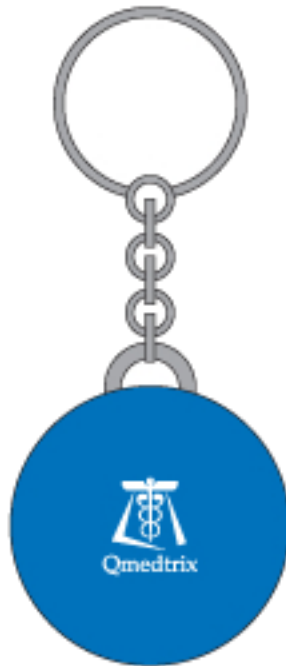

COLOR: BLUE IMPRINT COLOR: WHITE

This order is placed on hold and will be released to production after receiving this return Fax authorizing approval.
Please respond no later than 24 hours to insure your order ships as scheduled. Thank you in advance for your prompt response.

THE PURPOSE OF THIS ART PROOF IS ONLY TO SHOW LAYOUT, SPELLING AND SIZE. IMPRINT AREA DOTTED LINES ARE FPO.
THE FINISHED PRODUCT AND IMPRINT COLOR MAY VARY.

* Please sign and check all appropriate boxes. If a new proof is needed, there is an additional charge of \$12.00.

PROOF APPROVED PROOF APPROVED WITH CHANGES NOTED PROOF NOT APPROVED NEW PROOF NEEDED OTHER*

AUTHORIZED BY: _____

*SPECIAL INSTRUCTIONS: _____

MINI MAGIC ANSWER BALL KEY HOLDER
Imprint Area, Standard : 5/8" dia.