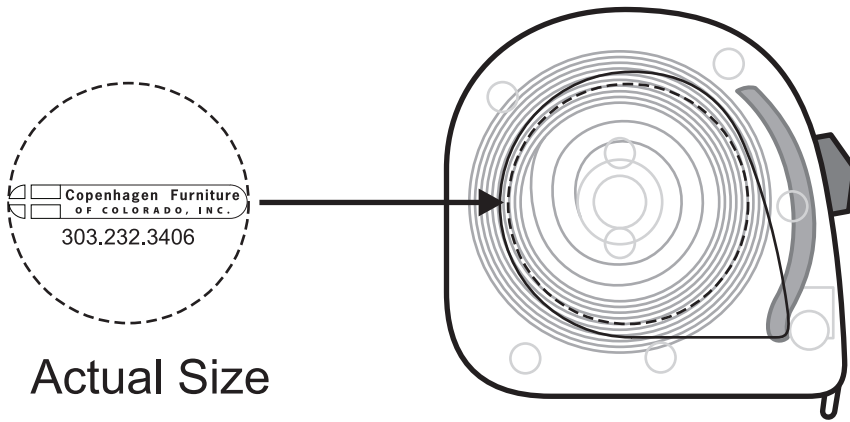

The text “Copenhagen furniture of Co” is filling in and may not be readable.

Actual Size

303.232.3406

200%