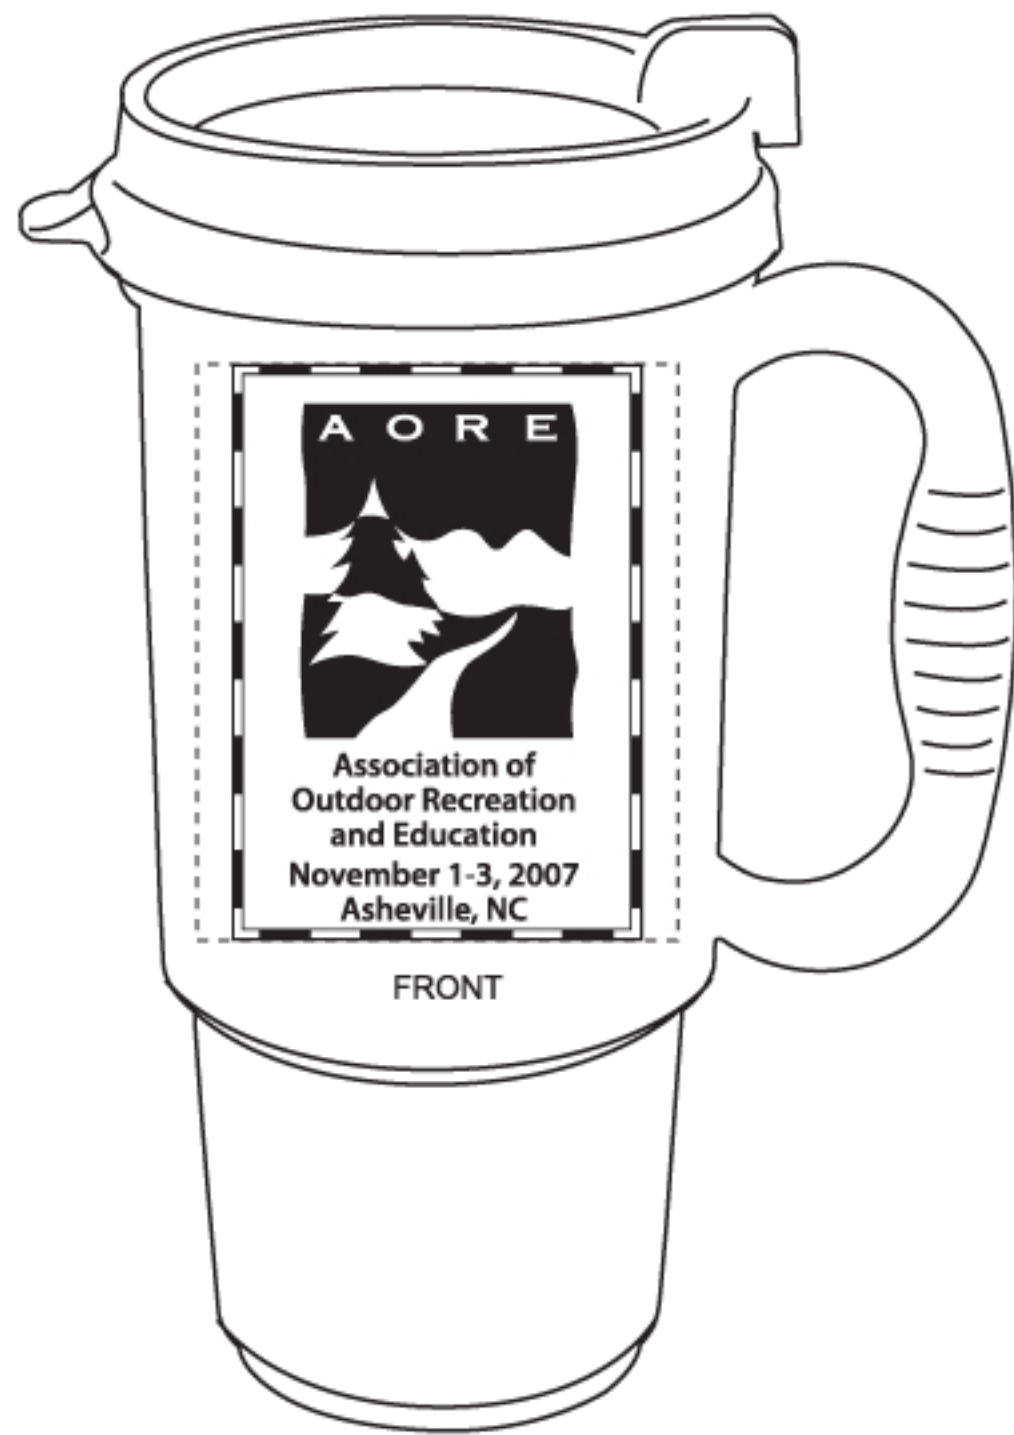

16 oz. Insulated Auto Mug

Purchase Order #: 107836WIL

Mug Color(s): COBALT BLUE

Lid Color(s):

Imprint Color(s): WHITE

Quantity: 600

Template Shown at 100%
Border Does Not Print
Actual Imprint Area:
3" H x 2 1/2" W / side

NOTE: Artwork was sized to fit our
imprint area. Industry standard allows
1/16" movement in any direction

BACK

FRONT