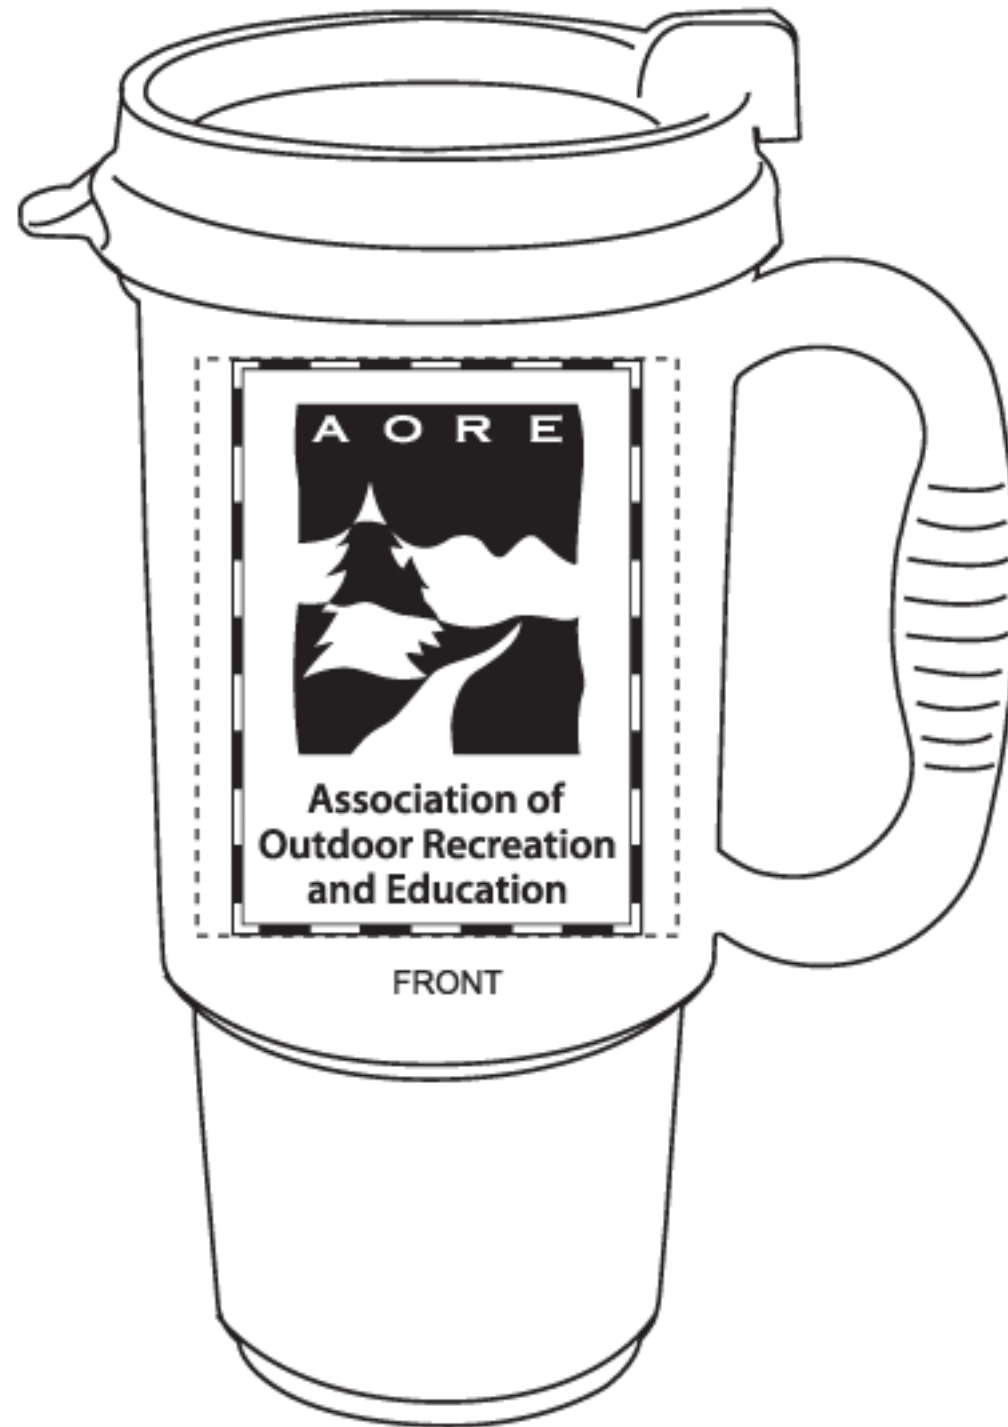

# 16 oz. Insulated Auto Mug

Purchase Order #: 107836WIL

Mug Color(s): COBALT BLUE

Lid Color(s):

Imprint Color(s): WHITE

Quantity: 600

Template Shown at 100%  
Border Does Not Print  
Actual Imprint Area:  
3" H x 2 1/2" W / side

NOTE: Artwork was sized to fit our  
imprint area. Industry standard allows  
1/16" movement in any direction

ART NOTES: